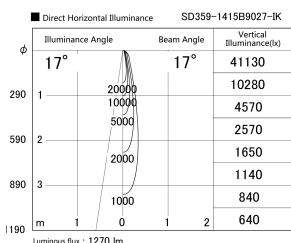

Item no. SD359-1415B9027-IK

Series Name: Lens type Cylinder  
Tracklight (In Tack) (SD359-IK)

|                  |  |
|------------------|--|
| Installation     | Track mount  |
| Type             | Lens type Cylinder<br>Tracklight (In Tack)<br>(SD359-IK) |
| Fixture wattage  | 14W  |
| Beam angle       | 17   |
| Color Temp.      | 2700K  |
| CRI              | Ra>90  |
| Luminous         | 1272 lm  |
| Body             | Die-cast aluminum alloy                                  |
| Body finish      | Black  |
| Trim finish      | Black  |
| Reflector finish | N/A  |
| IP Rate          | IP20   |
| Light source     | COB module   |
| Input Voltage    | AC220~240V   |
| Dimming Type     | Non-Dimmable   |
| Certificate      | CE,CCC   |
| Cut Hole         | N/A  |