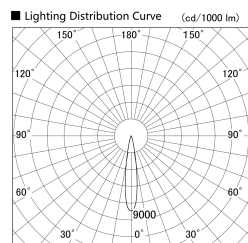

Item no. SD359-1415B9027-IK

Series Name: Lens type Cylinder  
Tracklight (In Tack) (SD359-IK)

|                  |  |
|------------------|--|
| Installation     | Track mount  |
| Type             | Lens type Cylinder<br>Tracklight (In Tack)<br>(SD359-IK) |
| Fixture wattage  | 14W  |
| Beam angle       | 17   |
| Color Temp.      | 2700K  |
| CRI              | Ra>90  |
| Luminous         | 1272 lm  |
| Body             | Die-cast aluminum alloy                                  |
| Body finish      | Black  |
| Trim finish      | Black  |
| Reflector finish | N/A  |
| IP Rate          | IP20   |
| Light source     | COB module   |
| Input Voltage    | AC220~240V   |
| Dimming Type     | Non-Dimmable   |
| Certificate      | CE,CCC   |
| Cut Hole         | N/A  |