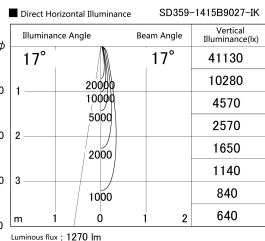

Item no. SD359-1415B9027-IK

Series Name: Lens type Cylinder
Tracklight (In Tack) (SD359-IK)

| | |
|------------------|-------------------------|
| Installation | Track mount |
| Type | |
| Fixture wattage | 14W |
| Beam angle | 17 |
| Color Temp. | 2700K |
| CRI | Ra>90 |
| Luminous | 1272 lm |
| Body | Die-cast aluminum alloy |
| Body finish | Black |
| Trim finish | Black |
| Reflector finish | N/A |
| IP Rate | IP20 |
| Light source | COB module |
| Input Voltage | AC220~240V |
| Dimming Type | Non-Dimmable |
| Certificate | CE,CCC |
| Cut Hole | N/A |