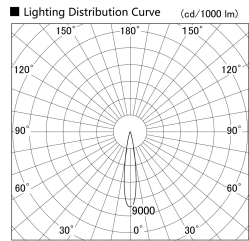

Item no. SD359-1415B9027-IK

Series Name: Lens type Cylinder
Tracklight (In Tack) (SD359-IK)

| | |
|------------------|-------------------------|
| Installation | Track mount |
| Type | |
| Fixture wattage | 14W |
| Beam angle | 17 |
| Color Temp. | 2700K |
| CRI | Ra>90 |
| Luminous | 1272 lm |
| Body | Die-cast aluminum alloy |
| Body finish | Black |
| Trim finish | Black |
| Reflector finish | N/A |
| IP Rate | IP20 |
| Light source | COB module |
| Input Voltage | AC220~240V |
| Dimming Type | Non-Dimmable |
| Certificate | CE,CCC |
| Cut Hole | N/A |