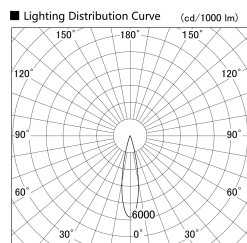

Item no. SD359-1420B9027-IK

Series Name: Lens type Cylinder
Tracklight (In Tack) (SD359-IK)

Installation	Track mount
Type	
Fixture wattage	14W
Beam angle	22
Color Temp.	2700K
CRI	Ra>90
Luminous	1306 lm
Body	Die-cast aluminum alloy
Body finish	Black
Trim finish	Black
Reflector finish	N/A
IP Rate	IP20
Light source	COB module
Input Voltage	AC220~240V
Dimming Type	Non-Dimmable
Certificate	CE,CCC
Cut Hole	N/A