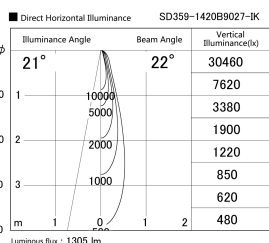

Item no. SD359-1420B9027-IK

Series Name: Lens type Cylinder
Tracklight (In Tack) (SD359-IK)

Installation	Track mount
Type	
Fixture wattage	14W
Beam angle	22
Color Temp.	2700K
CRI	Ra>90
Luminous	1306 lm
Body	Die-cast aluminum alloy
Body finish	Black
Trim finish	Black
Reflector finish	N/A
IP Rate	IP20
Light source	COB module
Input Voltage	AC220~240V
Dimming Type	Non-Dimmable
Certificate	CE,CCC
Cut Hole	N/A