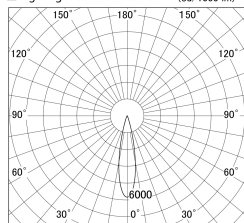

■ Lighting Distribution Curve (cd/1000 lm)