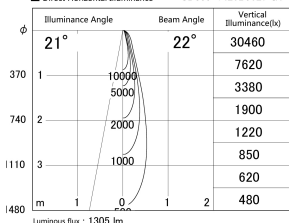

Item no. SD359-1420B9027-IK

Series Name: Lens type Cylinder
Tracklight (In Tack) (SD359-IK)

■ Lighting Distribution Curve (cd/1000 lm)

Installation	Track mount		
Type	Lens type	Cylinder	
	Tracklight	(In Tack)	
	(SD359-IK)		
Fixture wattage	14W		
Beam angle	22		
Color Temp.	2700K		
CRI	Ra>90		
Luminous	1306 lm		
Body	Die-cast aluminum alloy		
Body finish	Black		
Trim finish	Black		
Reflector finish	N/A		
IP Rate	IP20		
Light source	COB module		
Input Voltage	AC220~240V		
Dimming Type	Non-Dimmable		
Certificate	CE,CCC		
Cut Hole	N/A