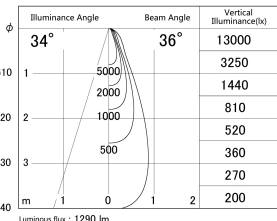

Item no. SD359-1435B9027-IK

Series Name: Lens type Cylinder
Tracklight (In Tack) (SD359-IK)

■ Lighting Distribution Curve (cd/1000 lm)

Installation	Track mount
Type	Lens type Cylinder Tracklight (In Tack) (SD359-IK)
Fixture wattage	14W
Beam angle	36
Color Temp.	2700K
CRI	Ra>90
Luminous	1289 lm
Body	Die-cast aluminum alloy
Body finish	Black
Trim finish	Black
Reflector finish	N/A
IP Rate	IP20
Light source	COB module
Input Voltage	AC220~240V
Dimming Type	Non-Dimmable
Certificate	CE,CCC
Cut Hole	N/A