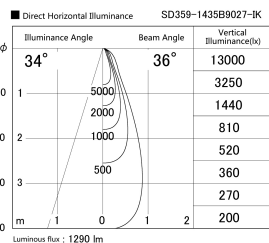

Item no. SD359-1435B9027-IK

Series Name: Lens type Cylinder
Tracklight (In Tack) (SD359-IK)

Installation	Track mount
Type	
Fixture wattage	14W
Beam angle	36
Color Temp.	2700K
CRI	Ra>90
Luminous	1289 lm
Body	Die-cast aluminum alloy
Body finish	Black
Trim finish	Black
Reflector finish	N/A
IP Rate	IP20
Light source	COB module
Input Voltage	AC220~240V
Dimming Type	Non-Dimmable
Certificate	CE,CCC
Cut Hole	N/A