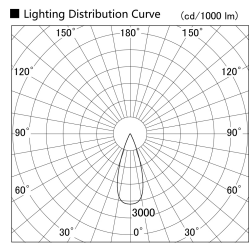

Item no. SD359-1435B9027-IK

Series Name: Lens type Cylinder
Tracklight (In Tack) (SD359-IK)

Installation	Track mount
Type	
Fixture wattage	14W
Beam angle	36
Color Temp.	2700K
CRI	Ra>90
Luminous	1289 lm
Body	Die-cast aluminum alloy
Body finish	Black
Trim finish	Black
Reflector finish	N/A
IP Rate	IP20
Light source	COB module
Input Voltage	AC220~240V
Dimming Type	Non-Dimmable
Certificate	CE,CCC
Cut Hole	N/A