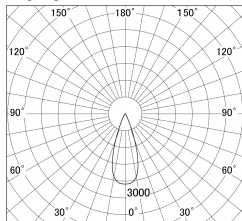

■ Lighting Distribution Curve (cd/1000 lm)