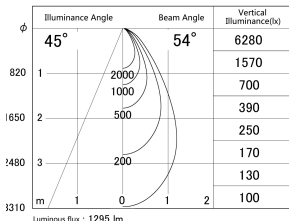

Item no. SD359-1450B9027-IK

Series Name: Lens type Cylinder
Tracklight (In Tack) (SD359-IK)

■ Lighting Distribution Curve (cd/1000 lm)

Installation	Track mount
Type	Lens type Cylinder Tracklight (In Tack) (SD359-IK)
Fixture wattage	14W
Beam angle	54
Color Temp.	2700K
CRI	Ra>90
Luminous	1296 lm
Body	Die-cast aluminum alloy
Body finish	Black
Trim finish	Black
Reflector finish	N/A
IP Rate	IP20
Light source	COB module
Input Voltage	AC220~240V
Dimming Type	Non-Dimmable
Certificate	CE,CCC
Cut Hole	N/A