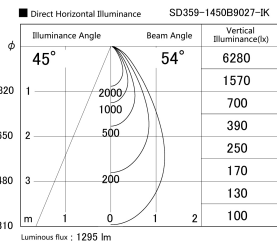

Item no. SD359-1450B9027-IK

Series Name: Lens type Cylinder  
Tracklight (In Tack) (SD359-IK)

Installation	Track mount
Type	Lens type Cylinder Tracklight (In Tack) (SD359-IK)
Fixture wattage	14W
Beam angle	54
Color Temp.	2700K
CRI	Ra>90
Luminous	1296 lm
Body	Die-cast aluminum alloy
Body finish	Black
Trim finish	Black
Reflector finish	N/A
IP Rate	IP20
Light source	COB module
Input Voltage	AC220~240V
Dimming Type	Non-Dimmable
Certificate	CE,CCC
Cut Hole	N/A