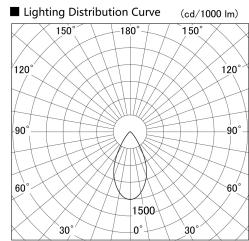

Item no. SD359-1450B9027-IK

Series Name: Lens type Cylinder  
Tracklight (In Tack) (SD359-IK)

Installation	Track mount
Type	Lens type Cylinder Tracklight (In Tack) (SD359-IK)
Fixture wattage	14W
Beam angle	54
Color Temp.	2700K
CRI	Ra>90
Luminous	1296 lm
Body	Die-cast aluminum alloy
Body finish	Black
Trim finish	Black
Reflector finish	N/A
IP Rate	IP20
Light source	COB module
Input Voltage	AC220~240V
Dimming Type	Non-Dimmable
Certificate	CE,CCC
Cut Hole	N/A