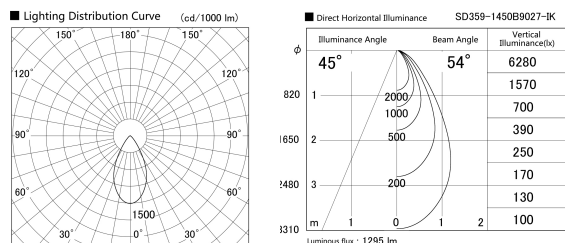

Item no. SD359-1450B9027-IK

Series Name: Lens type Cylinder
Tracklight (In Tack) (SD359-IK)

Installation	Track mount
Type	
Fixture wattage	14W
Beam angle	54
Color Temp.	2700K
CRI	Ra>90
Luminous	1296 lm
Body	Die-cast aluminum alloy
Body finish	Black
Trim finish	Black
Reflector finish	N/A
IP Rate	IP20
Light source	COB module
Input Voltage	AC220~240V
Dimming Type	Non-Dimmable
Certificate	CE,CCC
Cut Hole	N/A