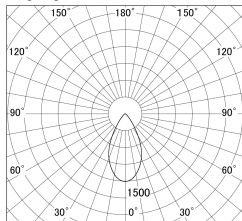

■ Lighting Distribution Curve (cd/1000 lm)