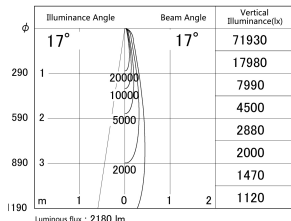

Item no. SD359-2515B9030-IK

Series Name: Lens type Cylinder
Tracklight (In Tack) (SD359-IK)

■ Lighting Distribution Curve (cd/1000 lm)

Installation	Track mount
Type	Lens type Cylinder Tracklight (In Tack) (SD359-IK)
Fixture wattage	24.3W
Beam angle	17
Color Temp.	3000K
CRI	Ra>90
Luminous	2182 lm
Body	Die-cast aluminum alloy
Body finish	Black
Trim finish	Black
Reflector finish	N/A
IP Rate	IP20
Light source	COB module
Input Voltage	AC220~240V
Dimming Type	Non-Dimmable
Certificate	CE,CCC
Cut Hole	N/A