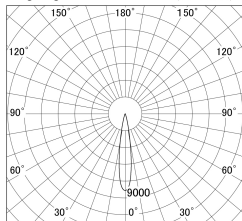

■ Lighting Distribution Curve (cd/1000 lm)