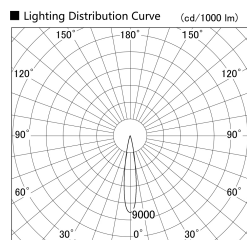

Item no. SD359-2515B9030-IK

Series Name: Lens type Cylinder
Tracklight (In Tack) (SD359-IK)

Installation	Track mount
Type	
Fixture wattage	24.3W
Beam angle	17
Color Temp.	3000K
CRI	Ra>90
Luminous	2182 lm
Body	Die-cast aluminum alloy
Body finish	Black
Trim finish	Black
Reflector finish	N/A
IP Rate	IP20
Light source	COB module
Input Voltage	AC220~240V
Dimming Type	Non-Dimmable
Certificate	CE,CCC
Cut Hole	N/A