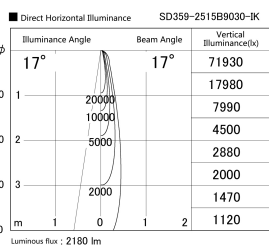

Item no. SD359-2515B9030-IK

Series Name: Lens type Cylinder
Tracklight (In Tack) (SD359-IK)

Installation	Track mount
Type	
Fixture wattage	24.3W
Beam angle	17
Color Temp.	3000K
CRI	Ra>90
Luminous	2182 lm
Body	Die-cast aluminum alloy
Body finish	Black
Trim finish	Black
Reflector finish	N/A
IP Rate	IP20
Light source	COB module
Input Voltage	AC220~240V
Dimming Type	Non-Dimmable
Certificate	CE,CCC
Cut Hole	N/A