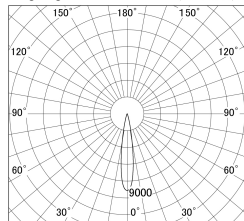

■ Lighting Distribution Curve (cd/1000 lm)