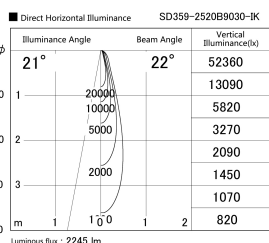

Item no. SD359-2520B9030-IK

Series Name: Lens type Cylinder  
Tracklight (In Tack) (SD359-IK)

Installation	Track mount
Type	
Fixture wattage	24.3W
Beam angle	22
Color Temp.	3000K
CRI	Ra>90
Luminous	2245 lm
Body	Die-cast aluminum alloy
Body finish	Black
Trim finish	Black
Reflector finish	N/A
IP Rate	IP20
Light source	COB module
Input Voltage	AC220~240V
Dimming Type	Non-Dimmable
Certificate	CE,CCC
Cut Hole	N/A