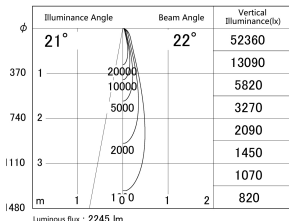

Item no. SD359-2520B9030-IK

Series Name: Lens type Cylinder
Tracklight (In Tack) (SD359-IK)

■ Lighting Distribution Curve (cd/1000 lm)

Installation	Track mount
Type	Lens type Cylinder Tracklight (In Tack) (SD359-IK)
Fixture wattage	24.3W
Beam angle	22
Color Temp.	3000K
CRI	Ra>90
Luminous	2246 lm
Body	Die-cast aluminum alloy
Body finish	Black
Trim finish	Black
Reflector finish	N/A
IP Rate	IP20
Light source	COB module
Input Voltage	AC220~240V
Dimming Type	Non-Dimmable
Certificate	CE,CCC
Cut Hole	N/A