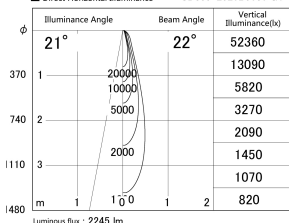

Item no. SD359-2520B9030-IK

Series Name: Lens type Cylinder
Tracklight (In Tack) (SD359-IK)

■ Lighting Distribution Curve (cd/1000 lm)

Installation	Track mount		
Type	Lens type	Cylinder	
	Tracklight	(In Tack)	(SD359-IK)
Fixture wattage	24.3W		
Beam angle	22		
Color Temp.	3000K		
CRI	Ra>90		
Luminous	2246 lm		
Body	Die-cast aluminum alloy		
Body finish	Black		
Trim finish	Black		
Reflector finish	N/A		
IP Rate	IP20		
Light source	COB module		
Input Voltage	AC220~240V		
Dimming Type	Non-Dimmable		
Certificate	CE,CCC		
Cut Hole	N/A