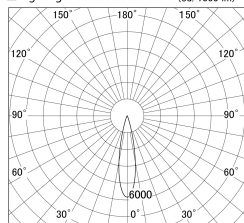

■ Lighting Distribution Curve (cd/1000 lm)