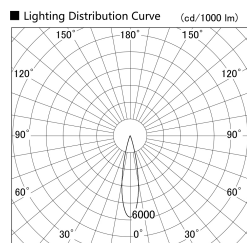

Item no. SD359-2520B9030-IK

Series Name: Lens type Cylinder  
Tracklight (In Tack) (SD359-IK)

Installation	Track mount
Type	
Fixture wattage	24.3W
Beam angle	22
Color Temp.	3000K
CRI	Ra>90
Luminous	2245 lm
Body	Die-cast aluminum alloy
Body finish	Black
Trim finish	Black
Reflector finish	N/A
IP Rate	IP20
Light source	COB module
Input Voltage	AC220~240V
Dimming Type	Non-Dimmable
Certificate	CE,CCC
Cut Hole	N/A