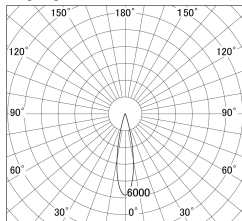

■ Lighting Distribution Curve (cd/1000 lm)