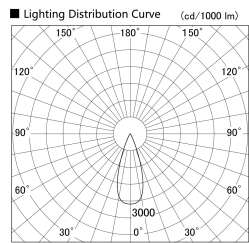

Item no. SD359-2535B9030-IK

Series Name: Lens type Cylinder
Tracklight (In Tack) (SD359-IK)

Installation	Track mount
Type	Lens type Cylinder Tracklight (In Tack) (SD359-IK)
Fixture wattage	24.3W
Beam angle	36
Color Temp.	3000K
CRI	Ra>90
Luminous	2217 lm
Body	Die-cast aluminum alloy
Body finish	Black
Trim finish	Black
Reflector finish	N/A
IP Rate	IP20
Light source	COB module
Input Voltage	AC220~240V
Dimming Type	Non-Dimmable
Certificate	CE,CCC
Cut Hole	N/A