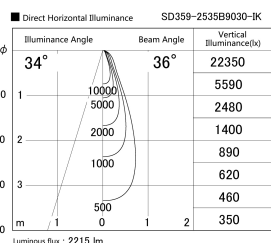

Item no. SD359-2535B9030-IK

Series Name: Lens type Cylinder
Tracklight (In Tack) (SD359-IK)

Installation	Track mount
Type	
Fixture wattage	24.3W
Beam angle	36
Color Temp.	3000K
CRI	Ra>90
Luminous	2217 lm
Body	Die-cast aluminum alloy
Body finish	Black
Trim finish	Black
Reflector finish	N/A
IP Rate	IP20
Light source	COB module
Input Voltage	AC220~240V
Dimming Type	Non-Dimmable
Certificate	CE,CCC
Cut Hole	N/A