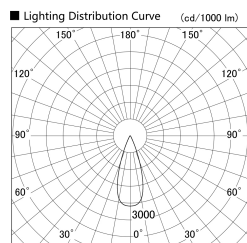

Item no. SD359-2535B9030-IK

Series Name: Lens type Cylinder
Tracklight (In Tack) (SD359-IK)

Installation	Track mount
Type	
Fixture wattage	24.3W
Beam angle	36
Color Temp.	3000K
CRI	Ra>90
Luminous	2217 lm
Body	Die-cast aluminum alloy
Body finish	Black
Trim finish	Black
Reflector finish	N/A
IP Rate	IP20
Light source	COB module
Input Voltage	AC220~240V
Dimming Type	Non-Dimmable
Certificate	CE,CCC
Cut Hole	N/A