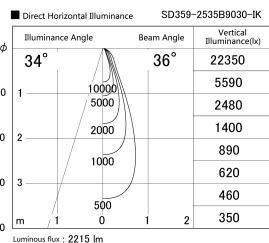

Item no. SD359-2535B9030-IK

Series Name: Lens type Cylinder
Tracklight (In Tack) (SD359-IK)

Installation	Track mount
Type	Lens type Cylinder Tracklight (In Tack) (SD359-IK)
Fixture wattage	24.3W
Beam angle	36
Color Temp.	3000K
CRI	Ra>90
Luminous	2217 lm
Body	Die-cast aluminum alloy
Body finish	Black
Trim finish	Black
Reflector finish	N/A
IP Rate	IP20
Light source	COB module
Input Voltage	AC220~240V
Dimming Type	Non-Dimmable
Certificate	CE,CCC
Cut Hole	N/A