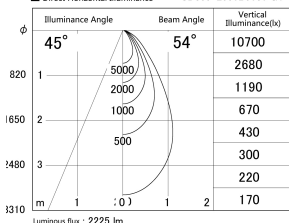

Item no. SD359-2550B9030-IK

Series Name: Lens type Cylinder
Tracklight (In Tack) (SD359-IK)

■ Lighting Distribution Curve (cd/1000 lm)

Installation	Track mount
Type	Lens type Cylinder Tracklight (In Tack) (SD359-IK)
Fixture wattage	24.3W
Beam angle	54
Color Temp.	3000K
CRI	Ra>90
Luminous	2226 lm
Body	Die-cast aluminum alloy
Body finish	Black
Trim finish	Black
Reflector finish	N/A
IP Rate	IP20
Light source	COB module
Input Voltage	AC220~240V
Dimming Type	Non-Dimmable
Certificate	CE,CCC
Cut Hole	N/A