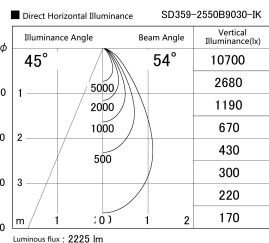

Item no. SD359-2550B9030-IK

Series Name: Lens type Cylinder
Tracklight (In Tack) (SD359-IK)

Installation	Track mount
Type	
Fixture wattage	24.3W
Beam angle	54
Color Temp.	3000K
CRI	Ra>90
Luminous	2226 lm
Body	Die-cast aluminum alloy
Body finish	Black
Trim finish	Black
Reflector finish	N/A
IP Rate	IP20
Light source	COB module
Input Voltage	AC220~240V
Dimming Type	Non-Dimmable
Certificate	CE,CCC
Cut Hole	N/A