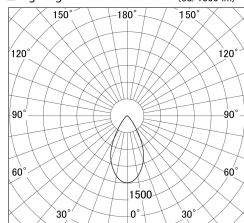

■ Lighting Distribution Curve (cd/1000 lm)