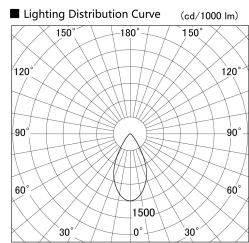

Item no. SD359-2550B9030-IK

Series Name: Lens type Cylinder
Tracklight (In Tack) (SD359-IK)

Installation	Track mount
Type	
Fixture wattage	24.3W
Beam angle	54
Color Temp.	3000K
CRI	Ra>90
Luminous	2226 lm
Body	Die-cast aluminum alloy
Body finish	Black
Trim finish	Black
Reflector finish	N/A
IP Rate	IP20
Light source	COB module
Input Voltage	AC220~240V
Dimming Type	Non-Dimmable
Certificate	CE,CCC
Cut Hole	N/A