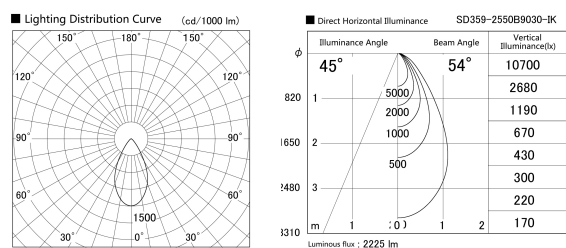

Item no. SD359-2550B9030-IK

Series Name: Lens type Cylinder
Tracklight (In Tack) (SD359-IK)

Installation	Track mount
Type	Lens type Cylinder Tracklight (In Tack) (SD359-IK)
Fixture wattage	24.3W
Beam angle	54
Color Temp.	3000K
CRI	Ra>90
Luminous	2226 lm
Body	Die-cast aluminum alloy
Body finish	Black
Trim finish	Black
Reflector finish	N/A
IP Rate	IP20
Light source	COB module
Input Voltage	AC220~240V
Dimming Type	Non-Dimmable
Certificate	CE,CCC
Cut Hole	N/A