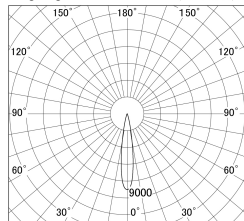

■ Lighting Distribution Curve (cd/1000 lm)