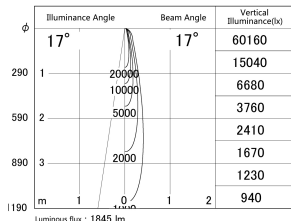

Item no. SD359-2115B9030-IK

Series Name: Lens type Cylinder
Tracklight (In Tack) (SD359-IK)

■ Lighting Distribution Curve (cd/1000 lm)

Installation	Track mount		
Type	Lens type	Cylinder	
	Tracklight (SD359-IK)	(In Tack)	
Fixture wattage	21W		
Beam angle	17		
Color Temp.	3000K		
CRI	Ra>90		
Luminous	1845 lm		
Body	Die-cast aluminum alloy		
Body finish	Black		
Trim finish	Black		
Reflector finish	N/A		
IP Rate	IP20		
Light source	COB module		
Input Voltage	AC220~240V		
Dimming Type	Non-Dimmable		
Certificate	CE,CCC		
Cut Hole	N/A