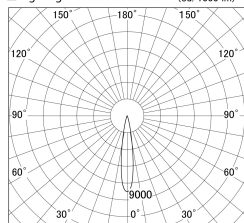

■ Lighting Distribution Curve (cd/1000 lm)