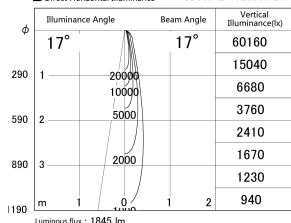

Item no. SD359-2115B9030-IK

Series Name: Lens type Cylinder
Tracklight (In Tack) (SD359-IK)

■ Lighting Distribution Curve (cd/1000 lm)

Installation	Track mount		
Type	Lens type	Cylinder	
	Tracklight	(In Tack)	(SD359-IK)
Fixture wattage	21W		
Beam angle	17		
Color Temp.	3000K		
CRI	Ra>90		
Luminous	1845 lm		
Body	Die-cast aluminum alloy		
Body finish	Black		
Trim finish	Black		
Reflector finish	N/A		
IP Rate	IP20		
Light source	COB module		
Input Voltage	AC220~240V		
Dimming Type	Non-Dimmable		
Certificate	CE,CCC		
Cut Hole	N/A