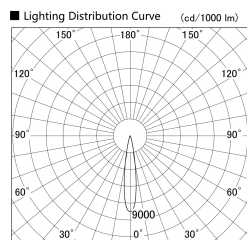

Item no. SD359-2115B9030-IK

Series Name: Lens type Cylinder
Tracklight (In Tack) (SD359-IK)

Installation	Track mount
Type	
Fixture wattage	21W
Beam angle	17
Color Temp.	3000K
CRI	Ra>90
Luminous	1845 lm
Body	Die-cast aluminum alloy
Body finish	Black
Trim finish	Black
Reflector finish	N/A
IP Rate	IP20
Light source	COB module
Input Voltage	AC220~240V
Dimming Type	Non-Dimmable
Certificate	CE,CCC
Cut Hole	N/A