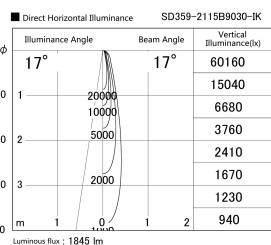

Item no. SD359-2115B9030-IK

Series Name: Lens type Cylinder
Tracklight (In Tack) (SD359-IK)

Installation	Track mount
Type	
Fixture wattage	21W
Beam angle	17
Color Temp.	3000K
CRI	Ra>90
Luminous	1845 lm
Body	Die-cast aluminum alloy
Body finish	Black
Trim finish	Black
Reflector finish	N/A
IP Rate	IP20
Light source	COB module
Input Voltage	AC220~240V
Dimming Type	Non-Dimmable
Certificate	CE,CCC
Cut Hole	N/A