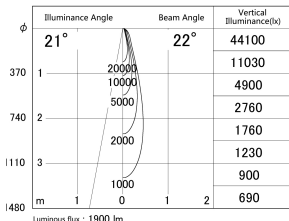

Item no. SD359-2120B9030-IK

Series Name: Lens type Cylinder
Tracklight (In Tack) (SD359-IK)

■ Lighting Distribution Curve (cd/1000 lm)

Installation	Track mount		
Type	Lens type	Cylinder	
	Tracklight (SD359-IK)	(In Tack)	
Fixture wattage	21W		
Beam angle	22		
Color Temp.	3000K		
CRI	Ra>90		
Luminous	1898 lm		
Body	Die-cast aluminum alloy		
Body finish	Black		
Trim finish	Black		
Reflector finish	N/A		
IP Rate	IP20		
Light source	COB module		
Input Voltage	AC220~240V		
Dimming Type	Non-Dimmable		
Certificate	CE,CCC		
Cut Hole	N/A