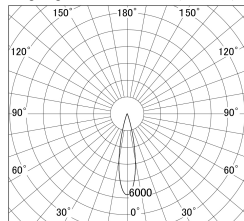

■ Lighting Distribution Curve (cd/1000 lm)