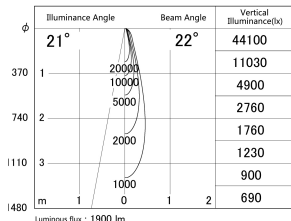

Item no. SD359-2120B9030-IK

Series Name: Lens type Cylinder
Tracklight (In Tack) (SD359-IK)

■ Lighting Distribution Curve (cd/1000 lm)

Installation	Track mount
Type	
Fixture wattage	21W
Beam angle	22
Color Temp.	3000K
CRI	Ra>90
Luminous	1898 lm
Body	Die-cast aluminum alloy
Body finish	Black
Trim finish	Black
Reflector finish	N/A
IP Rate	IP20
Light source	COB module
Input Voltage	AC220~240V
Dimming Type	Non-Dimmable
Certificate	CE,CCC
Cut Hole	N/A