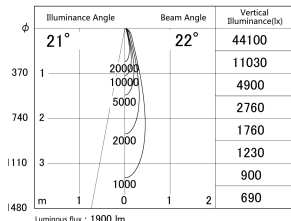

Item no. SD359-2120B9030-IK

Series Name: Lens type Cylinder
Tracklight (In Tack) (SD359-IK)

■ Lighting Distribution Curve (cd/1000 lm)

Installation	Track mount
Type	Lens type Cylinder Tracklight (In Tack) (SD359-IK)
Fixture wattage	21W
Beam angle	22
Color Temp.	3000K
CRI	Ra>90
Luminous	1898 lm
Body	Die-cast aluminum alloy
Body finish	Black
Trim finish	Black
Reflector finish	N/A
IP Rate	IP20
Light source	COB module
Input Voltage	AC220~240V
Dimming Type	Non-Dimmable
Certificate	CE,CCC
Cut Hole	N/A