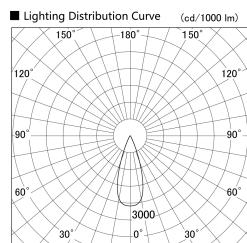

Item no. SD359-2135B9030-IK

Series Name: Lens type Cylinder  
Tracklight (In Tack) (SD359-IK)

Installation	Track mount
Type	
Fixture wattage	21W
Beam angle	36
Color Temp.	3000K
CRI	Ra>90
Luminous	1868 lm
Body	Die-cast aluminum alloy
Body finish	Black
Trim finish	Black
Reflector finish	N/A
IP Rate	IP20
Light source	COB module
Input Voltage	AC220~240V
Dimming Type	Non-Dimmable
Certificate	CE,CCC
Cut Hole	N/A