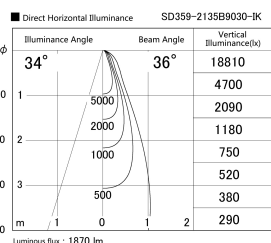

Item no. SD359-2135B9030-IK

Series Name: Lens type Cylinder  
Tracklight (In Tack) (SD359-IK)

Installation	Track mount
Type	
Fixture wattage	21W
Beam angle	36
Color Temp.	3000K
CRI	Ra>90
Luminous	1868 lm
Body	Die-cast aluminum alloy
Body finish	Black
Trim finish	Black
Reflector finish	N/A
IP Rate	IP20
Light source	COB module
Input Voltage	AC220~240V
Dimming Type	Non-Dimmable
Certificate	CE,CCC
Cut Hole	N/A