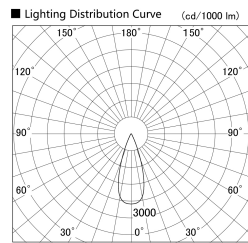

Item no. SD359-2135B9030-IK

Series Name: Lens type Cylinder  
Tracklight (In Tack) (SD359-IK)

Installation	Track mount
Type	Lens type Cylinder Tracklight (In Tack) (SD359-IK)
Fixture wattage	21W
Beam angle	36
Color Temp.	3000K
CRI	Ra>90
Luminous	1868 lm
Body	Die-cast aluminum alloy
Body finish	Black
Trim finish	Black
Reflector finish	N/A
IP Rate	IP20
Light source	COB module
Input Voltage	AC220~240V
Dimming Type	Non-Dimmable
Certificate	CE,CCC
Cut Hole	N/A