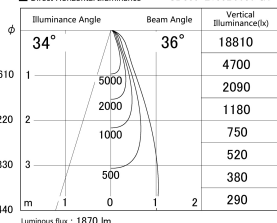

Item no. SD359-2135B9030-IK

Series Name: Lens type Cylinder
Tracklight (In Tack) (SD359-IK)

■ Lighting Distribution Curve (cd/1000 lm)

Installation	Track mount
Type	Lens type Cylinder Tracklight (In Tack) (SD359-IK)
Fixture wattage	21W
Beam angle	36
Color Temp.	3000K
CRI	Ra>90
Luminous	1868 lm
Body	Die-cast aluminum alloy
Body finish	Black
Trim finish	Black
Reflector finish	N/A
IP Rate	IP20
Light source	COB module
Input Voltage	AC220~240V
Dimming Type	Non-Dimmable
Certificate	CE,CCC
Cut Hole	N/A