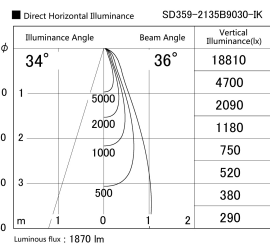

Item no. SD359-2135B9030-IK

Series Name: Lens type Cylinder  
Tracklight (In Tack) (SD359-IK)

Installation	Track mount
Type	Lens type Cylinder Tracklight (In Tack) (SD359-IK)
Fixture wattage	21W
Beam angle	36
Color Temp.	3000K
CRI	Ra>90
Luminous	1868 lm
Body	Die-cast aluminum alloy
Body finish	Black
Trim finish	Black
Reflector finish	N/A
IP Rate	IP20
Light source	COB module
Input Voltage	AC220~240V
Dimming Type	Non-Dimmable
Certificate	CE,CCC
Cut Hole	N/A