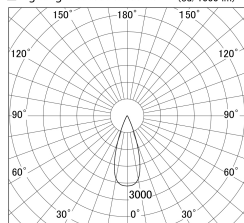

■ Lighting Distribution Curve (cd/1000 lm)