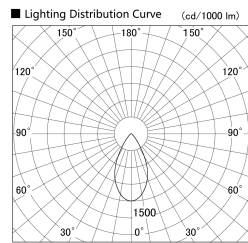

Item no. SD359-2150B9030-IK

Series Name: Lens type Cylinder
Tracklight (In Tack) (SD359-IK)

Installation	Track mount		
Type	Lens type	Cylinder	
	Tracklight	(In Tack)	(SD359-IK)
Fixture wattage	21W		
Beam angle	54		
Color Temp.	3000K		
CRI	Ra>90		
Luminous	1881 lm		
Body	Die-cast aluminum alloy		
Body finish	Black		
Trim finish	Black		
Reflector finish	N/A		
IP Rate	IP20		
Light source	COB module		
Input Voltage	AC220~240V		
Dimming Type	Non-Dimmable		
Certificate	CE,CCC		
Cut Hole	N/A		