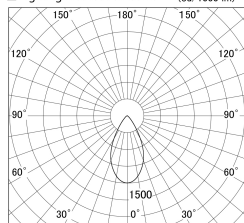

Item no. SD359-2150B9030-IK

Series Name: Lens type Cylinder
Tracklight (In Tack) (SD359-IK)

■ Lighting Distribution Curve (cd/1000 lm)

■ Direct Horizontal Illuminance SD359-2150B9030-IK

Installation	Track mount
Type	Lens type Cylinder Tracklight (In Tack) (SD359-IK)
Fixture wattage	21W
Beam angle	54
Color Temp.	3000K
CRI	Ra>90
Luminous	1881 lm
Body	Die-cast aluminum alloy
Body finish	Black
Trim finish	Black
Reflector finish	N/A
IP Rate	IP20
Light source	COB module
Input Voltage	AC220~240V
Dimming Type	Non-Dimmable
Certificate	CE,CCC
Cut Hole	N/A