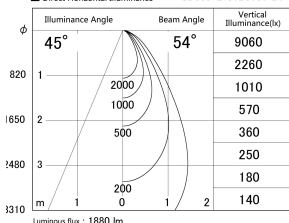

Item no. SD359-2150B9030-IK

Series Name: Lens type Cylinder
Tracklight (In Tack) (SD359-IK)

■ Lighting Distribution Curve (cd/1000 lm)

■ Direct Horizontal Illuminance SD359-2150B9030-IK

Installation	Track mount
Type	Lens type Cylinder Tracklight (In Tack) (SD359-IK)
Fixture wattage	21W
Beam angle	54
Color Temp.	3000K
CRI	Ra>90
Luminous	1881 lm
Body	Die-cast aluminum alloy
Body finish	Black
Trim finish	Black
Reflector finish	N/A
IP Rate	IP20
Light source	COB module
Input Voltage	AC220~240V
Dimming Type	Non-Dimmable
Certificate	CE,CCC
Cut Hole	N/A