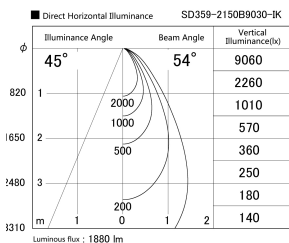

Item no. SD359-2150B9030-IK

Series Name: Lens type Cylinder
Tracklight (In Tack) (SD359-IK)

Installation	Track mount		
Type	Lens type	Cylinder	
	Tracklight	(In Tack)	(SD359-IK)
Fixture wattage	21W		
Beam angle	54		
Color Temp.	3000K		
CRI	Ra>90		
Luminous	1881 lm		
Body	Die-cast aluminum alloy		
Body finish	Black		
Trim finish	Black		
Reflector finish	N/A		
IP Rate	IP20		
Light source	COB module		
Input Voltage	AC220~240V		
Dimming Type	Non-Dimmable		
Certificate	CE,CCC		
Cut Hole	N/A		