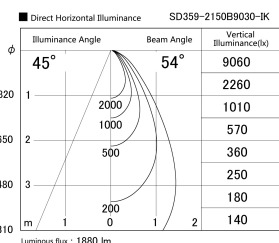

Item no. SD359-2150B9030-IK

Series Name: Lens type Cylinder
Tracklight (In Tack) (SD359-IK)

Installation	Track mount
Type	
Fixture wattage	21W
Beam angle	54
Color Temp.	3000K
CRI	Ra>90
Luminous	1881 lm
Body	Die-cast aluminum alloy
Body finish	Black
Trim finish	Black
Reflector finish	N/A
IP Rate	IP20
Light source	COB module
Input Voltage	AC220~240V
Dimming Type	Non-Dimmable
Certificate	CE,CCC
Cut Hole	N/A