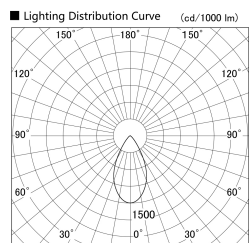

Item no. SD359-2150B9030-IK

Series Name: Lens type Cylinder
Tracklight (In Tack) (SD359-IK)

Installation	Track mount
Type	
Fixture wattage	21W
Beam angle	54
Color Temp.	3000K
CRI	Ra>90
Luminous	1881 lm
Body	Die-cast aluminum alloy
Body finish	Black
Trim finish	Black
Reflector finish	N/A
IP Rate	IP20
Light source	COB module
Input Voltage	AC220~240V
Dimming Type	Non-Dimmable
Certificate	CE,CCC
Cut Hole	N/A