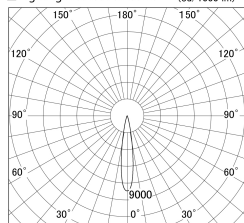

■ Lighting Distribution Curve (cd/1000 lm)