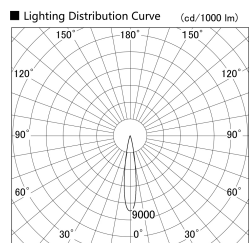

Item no. SD359-1415B9030-IK

Series Name: Lens type Cylinder
Tracklight (In Tack) (SD359-IK)

Installation	Track mount
Type	
Fixture wattage	14W
Beam angle	17
Color Temp.	3000K
CRI	Ra>90
Luminous	1325 lm
Body	Die-cast aluminum alloy
Body finish	Black
Trim finish	Black
Reflector finish	N/A
IP Rate	IP20
Light source	COB module
Input Voltage	AC220~240V
Dimming Type	Non-Dimmable
Certificate	CE,CCC
Cut Hole	N/A