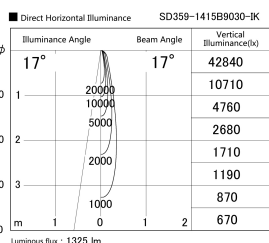

Item no. SD359-1415B9030-IK

Series Name: Lens type Cylinder
Tracklight (In Tack) (SD359-IK)

Installation	Track mount
Type	
Fixture wattage	14W
Beam angle	17
Color Temp.	3000K
CRI	Ra>90
Luminous	1325 lm
Body	Die-cast aluminum alloy
Body finish	Black
Trim finish	Black
Reflector finish	N/A
IP Rate	IP20
Light source	COB module
Input Voltage	AC220~240V
Dimming Type	Non-Dimmable
Certificate	CE,CCC
Cut Hole	N/A