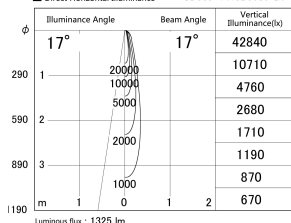

Item no. SD359-1415B9030-IK

Series Name: Lens type Cylinder
Tracklight (In Tack) (SD359-IK)

■ Lighting Distribution Curve (cd/1000 lm)

Installation	Track mount		
Type	Lens type	Cylinder	
	Tracklight	(In Tack)	
	(SD359-IK)		
Fixture wattage	14W		
Beam angle	17		
Color Temp.	3000K		
CRI	Ra>90		
Luminous	1325 lm		
Body	Die-cast aluminum alloy		
Body finish	Black		
Trim finish	Black		
Reflector finish	N/A		
IP Rate	IP20		
Light source	COB module		
Input Voltage	AC220~240V		
Dimming Type	Non-Dimmable		
Certificate	CE,CCC		
Cut Hole	N/A