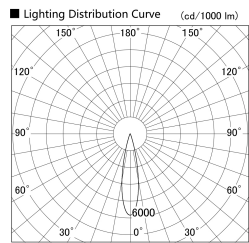

Item no. SD359-1420B9030-IK

Series Name: Lens type Cylinder
Tracklight (In Tack) (SD359-IK)

Installation	Track mount
Type	
Fixture wattage	14W
Beam angle	22
Color Temp.	3000K
CRI	Ra>90
Luminous	1360 lm
Body	Die-cast aluminum alloy
Body finish	Black
Trim finish	Black
Reflector finish	N/A
IP Rate	IP20
Light source	COB module
Input Voltage	AC220~240V
Dimming Type	Non-Dimmable
Certificate	CE,CCC
Cut Hole	N/A