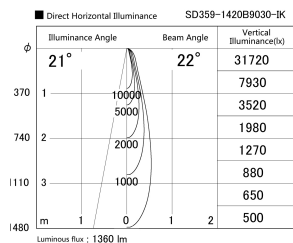

Item no. SD359-1420B9030-IK

Series Name: Lens type Cylinder
Tracklight (In Tack) (SD359-IK)

Installation	Track mount
Type	
Fixture wattage	14W
Beam angle	22
Color Temp.	3000K
CRI	Ra>90
Luminous	1360 lm
Body	Die-cast aluminum alloy
Body finish	Black
Trim finish	Black
Reflector finish	N/A
IP Rate	IP20
Light source	COB module
Input Voltage	AC220~240V
Dimming Type	Non-Dimmable
Certificate	CE,CCC
Cut Hole	N/A