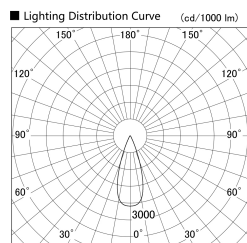

Item no. SD359-1435B9030-IK

Series Name: Lens type Cylinder  
Tracklight (In Tack) (SD359-IK)

Installation	Track mount
Type	
Fixture wattage	14W
Beam angle	36
Color Temp.	3000K
CRI	Ra>90
Luminous	1343 lm
Body	Die-cast aluminum alloy
Body finish	Black
Trim finish	Black
Reflector finish	N/A
IP Rate	IP20
Light source	COB module
Input Voltage	AC220~240V
Dimming Type	Non-Dimmable
Certificate	CE,CCC
Cut Hole	N/A