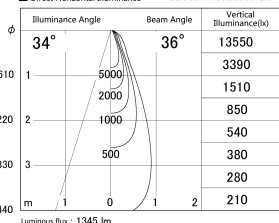

Item no. SD359-1435B9030-IK

Series Name: Lens type Cylinder
Tracklight (In Tack) (SD359-IK)

■ Lighting Distribution Curve (cd/1000 lm)

Installation	Track mount		
Type	Lens type	Cylinder	
	Tracklight	(In Tack)	
	(SD359-IK)		
Fixture wattage	14W		
Beam angle	36		
Color Temp.	3000K		
CRI	Ra>90		
Luminous	1343 lm		
Body	Die-cast aluminum alloy		
Body finish	Black		
Trim finish	Black		
Reflector finish	N/A		
IP Rate	IP20		
Light source	COB module		
Input Voltage	AC220~240V		
Dimming Type	Non-Dimmable		
Certificate	CE,CCC		
Cut Hole	N/A