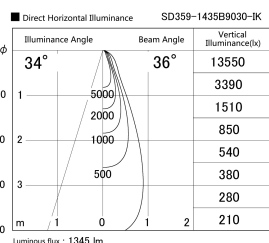

Item no. SD359-1435B9030-IK

Series Name: Lens type Cylinder  
Tracklight (In Tack) (SD359-IK)

Installation	Track mount
Type	
Fixture wattage	14W
Beam angle	36
Color Temp.	3000K
CRI	Ra>90
Luminous	1343 lm
Body	Die-cast aluminum alloy
Body finish	Black
Trim finish	Black
Reflector finish	N/A
IP Rate	IP20
Light source	COB module
Input Voltage	AC220~240V
Dimming Type	Non-Dimmable
Certificate	CE,CCC
Cut Hole	N/A