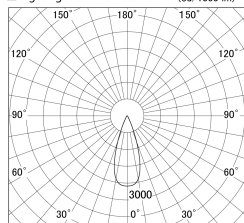

■ Lighting Distribution Curve (cd/1000 lm)