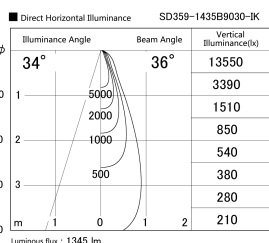

Item no. SD359-1435B9030-IK

Series Name: Lens type Cylinder
Tracklight (In Tack) (SD359-IK)

Installation	Track mount
Type	Lens type Cylinder Tracklight (In Tack) (SD359-IK)
Fixture wattage	14W
Beam angle	36
Color Temp.	3000K
CRI	Ra>90
Luminous	1343 lm
Body	Die-cast aluminum alloy
Body finish	Black
Trim finish	Black
Reflector finish	N/A
IP Rate	IP20
Light source	COB module
Input Voltage	AC220~240V
Dimming Type	Non-Dimmable
Certificate	CE,CCC
Cut Hole	N/A