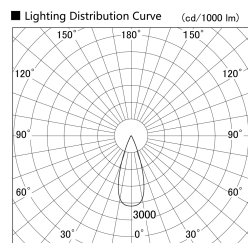

Item no. SD359-1435B9030-IK

Series Name: Lens type Cylinder
Tracklight (In Tack) (SD359-IK)

Installation	Track mount
Type	Lens type Cylinder Tracklight (In Tack) (SD359-IK)
Fixture wattage	14W
Beam angle	36
Color Temp.	3000K
CRI	Ra>90
Luminous	1343 lm
Body	Die-cast aluminum alloy
Body finish	Black
Trim finish	Black
Reflector finish	N/A
IP Rate	IP20
Light source	COB module
Input Voltage	AC220~240V
Dimming Type	Non-Dimmable
Certificate	CE,CCC
Cut Hole	N/A