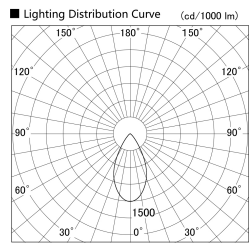

Item no. SD359-1450B9030-IK

Series Name: Lens type Cylinder
Tracklight (In Tack) (SD359-IK)

Installation	Track mount
Type	
Fixture wattage	14W
Beam angle	54
Color Temp.	3000K
CRI	Ra>90
Luminous	1350 lm
Body	Die-cast aluminum alloy
Body finish	Black
Trim finish	Black
Reflector finish	N/A
IP Rate	IP20
Light source	COB module
Input Voltage	AC220~240V
Dimming Type	Non-Dimmable
Certificate	CE,CCC
Cut Hole	N/A