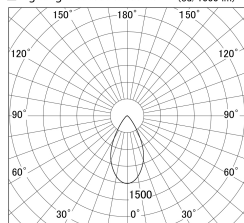

■ Lighting Distribution Curve (cd/1000 lm)