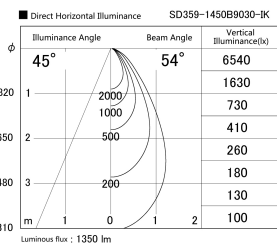

Item no. SD359-1450B9030-IK

Series Name: Lens type Cylinder
Tracklight (In Tack) (SD359-IK)

Installation	Track mount
Type	
Fixture wattage	14W
Beam angle	54
Color Temp.	3000K
CRI	Ra>90
Luminous	1350 lm
Body	Die-cast aluminum alloy
Body finish	Black
Trim finish	Black
Reflector finish	N/A
IP Rate	IP20
Light source	COB module
Input Voltage	AC220~240V
Dimming Type	Non-Dimmable
Certificate	CE,CCC
Cut Hole	N/A