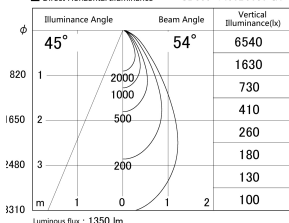

Item no. SD359-1450B9030-IK

Series Name: Lens type Cylinder
Tracklight (In Tack) (SD359-IK)

■ Lighting Distribution Curve (cd/1000 lm)

Installation	Track mount
Type	Lens type Cylinder Tracklight (In Tack) (SD359-IK)
Fixture wattage	14W
Beam angle	54
Color Temp.	3000K
CRI	Ra>90
Luminous	1350 lm
Body	Die-cast aluminum alloy
Body finish	Black
Trim finish	Black
Reflector finish	N/A
IP Rate	IP20
Light source	COB module
Input Voltage	AC220~240V
Dimming Type	Non-Dimmable
Certificate	CE,CCC
Cut Hole	N/A