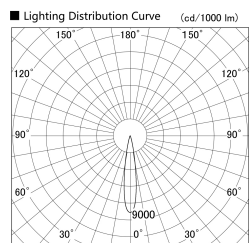

Item no. SD359-2515B9035-IK

Series Name: Lens type Cylinder
Tracklight (In Tack) (SD359-IK)

Installation	Track mount
Type	
Fixture wattage	24.3W
Beam angle	17
Color Temp.	3500K
CRI	Ra>90
Luminous	2226 lm
Body	Die-cast aluminum alloy
Body finish	Black
Trim finish	Black
Reflector finish	N/A
IP Rate	IP20
Light source	COB module
Input Voltage	AC220~240V
Dimming Type	Non-Dimmable
Certificate	CE,CCC
Cut Hole	N/A