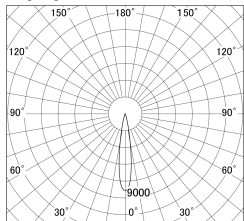

■ Lighting Distribution Curve (cd/1000 lm)