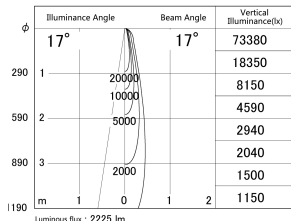

Item no. SD359-2515B9035-IK

Series Name: Lens type Cylinder
Tracklight (In Tack) (SD359-IK)

■ Lighting Distribution Curve (cd/1000 lm)

Installation	Track mount
Type	Lens type Cylinder Tracklight (In Tack) (SD359-IK)
Fixture wattage	24.3W
Beam angle	17
Color Temp.	3500K
CRI	Ra>90
Luminous	2226 lm
Body	Die-cast aluminum alloy
Body finish	Black
Trim finish	Black
Reflector finish	N/A
IP Rate	IP20
Light source	COB module
Input Voltage	AC220~240V
Dimming Type	Non-Dimmable
Certificate	CE,CCC
Cut Hole	N/A