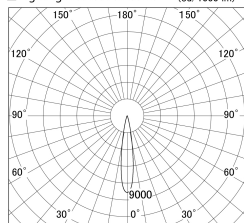

Item no. SD359-2515B9035-IK

Series Name: Lens type Cylinder
Tracklight (In Tack) (SD359-IK)

■ Lighting Distribution Curve (cd/1000 lm)

■ Direct Horizontal Illuminance SD359-2515B9035-IK

Installation	Track mount
Type	Lens type Cylinder Tracklight (In Tack) (SD359-IK)
Fixture wattage	24.3W
Beam angle	17
Color Temp.	3500K
CRI	Ra>90
Luminous	2226 lm
Body	Die-cast aluminum alloy
Body finish	Black
Trim finish	Black
Reflector finish	N/A
IP Rate	IP20
Light source	COB module
Input Voltage	AC220~240V
Dimming Type	Non-Dimmable
Certificate	CE,CCC
Cut Hole	N/A