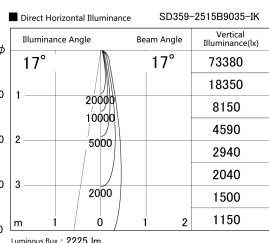

Item no. SD359-2515B9035-IK

Series Name: Lens type Cylinder
Tracklight (In Tack) (SD359-IK)

Installation	Track mount
Type	
Fixture wattage	24.3W
Beam angle	17
Color Temp.	3500K
CRI	Ra>90
Luminous	2226 lm
Body	Die-cast aluminum alloy
Body finish	Black
Trim finish	Black
Reflector finish	N/A
IP Rate	IP20
Light source	COB module
Input Voltage	AC220~240V
Dimming Type	Non-Dimmable
Certificate	CE,CCC
Cut Hole	N/A