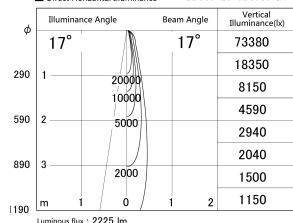

Item no. SD359-2515B9035-IK

Series Name: Lens type Cylinder
Tracklight (In Tack) (SD359-IK)

■ Lighting Distribution Curve (cd/1000 lm)

■ Direct Horizontal Illuminance SD359-2515B9035-IK

Installation	Track mount
Type	Lens type Cylinder Tracklight (In Tack) (SD359-IK)
Fixture wattage	24.3W
Beam angle	17
Color Temp.	3500K
CRI	Ra>90
Luminous	2226 lm
Body	Die-cast aluminum alloy
Body finish	Black
Trim finish	Black
Reflector finish	N/A
IP Rate	IP20
Light source	COB module
Input Voltage	AC220~240V
Dimming Type	Non-Dimmable
Certificate	CE,CCC
Cut Hole	N/A