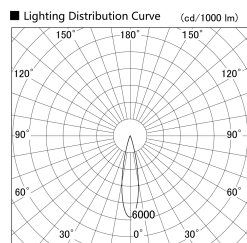

Item no. SD359-2520B9035-IK

Series Name: Lens type Cylinder
Tracklight (In Tack) (SD359-IK)

Installation	Track mount
Type	
Fixture wattage	24.3W
Beam angle	22
Color Temp.	3500K
CRI	Ra>90
Luminous	2291 lm
Body	Die-cast aluminum alloy
Body finish	Black
Trim finish	Black
Reflector finish	N/A
IP Rate	IP20
Light source	COB module
Input Voltage	AC220~240V
Dimming Type	Non-Dimmable
Certificate	CE,CCC
Cut Hole	N/A