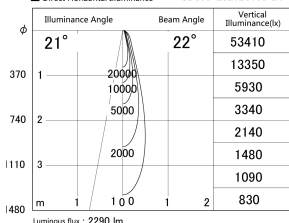

Item no. SD359-2520B9035-IK

Series Name: Lens type Cylinder
Tracklight (In Tack) (SD359-IK)

■ Lighting Distribution Curve (cd/1000 lm)

Installation	Track mount
Type	Lens type Cylinder Tracklight (In Tack) (SD359-IK)
Fixture wattage	24.3W
Beam angle	22
Color Temp.	3500K
CRI	Ra>90
Luminous	2291 lm
Body	Die-cast aluminum alloy
Body finish	Black
Trim finish	Black
Reflector finish	N/A
IP Rate	IP20
Light source	COB module
Input Voltage	AC220~240V
Dimming Type	Non-Dimmable
Certificate	CE,CCC
Cut Hole	N/A