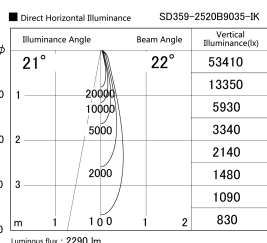

Item no. SD359-2520B9035-IK

Series Name: Lens type Cylinder
Tracklight (In Tack) (SD359-IK)

Installation	Track mount
Type	
Fixture wattage	24.3W
Beam angle	22
Color Temp.	3500K
CRI	Ra>90
Luminous	2291 lm
Body	Die-cast aluminum alloy
Body finish	Black
Trim finish	Black
Reflector finish	N/A
IP Rate	IP20
Light source	COB module
Input Voltage	AC220~240V
Dimming Type	Non-Dimmable
Certificate	CE,CCC
Cut Hole	N/A