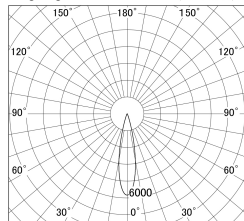

■ Lighting Distribution Curve (cd/1000 lm)