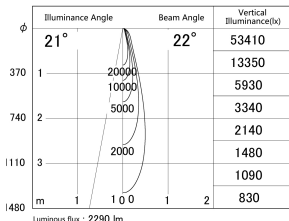

Item no. SD359-2520B9035-IK

Series Name: Lens type Cylinder
Tracklight (In Tack) (SD359-IK)

■ Lighting Distribution Curve (cd/1000 lm)

Installation	Track mount
Type	Lens type Cylinder Tracklight (In Tack) (SD359-IK)
Fixture wattage	24.3W
Beam angle	22
Color Temp.	3500K
CRI	Ra>90
Luminous	2291 lm
Body	Die-cast aluminum alloy
Body finish	Black
Trim finish	Black
Reflector finish	N/A
IP Rate	IP20
Light source	COB module
Input Voltage	AC220~240V
Dimming Type	Non-Dimmable
Certificate	CE,CCC
Cut Hole	N/A