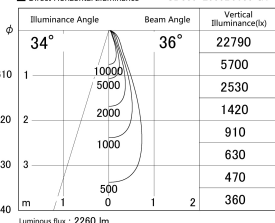

Item no. SD359-2535B9035-IK

Series Name: Lens type Cylinder
Tracklight (In Tack) (SD359-IK)

■ Lighting Distribution Curve (cd/1000 lm)

Installation	Track mount
Type	Lens type Cylinder Tracklight (In Tack) (SD359-IK)
Fixture wattage	24.3W
Beam angle	36
Color Temp.	3500K
CRI	Ra>90
Luminous	2261 lm
Body	Die-cast aluminum alloy
Body finish	Black
Trim finish	Black
Reflector finish	N/A
IP Rate	IP20
Light source	COB module
Input Voltage	AC220~240V
Dimming Type	Non-Dimmable
Certificate	CE,CCC
Cut Hole	N/A