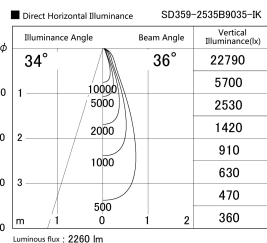

Item no. SD359-2535B9035-IK

Series Name: Lens type Cylinder
Tracklight (In Tack) (SD359-IK)

Installation	Track mount
Type	
Fixture wattage	24.3W
Beam angle	36
Color Temp.	3500K
CRI	Ra>90
Luminous	2261 lm
Body	Die-cast aluminum alloy
Body finish	Black
Trim finish	Black
Reflector finish	N/A
IP Rate	IP20
Light source	COB module
Input Voltage	AC220~240V
Dimming Type	Non-Dimmable
Certificate	CE,CCC
Cut Hole	N/A