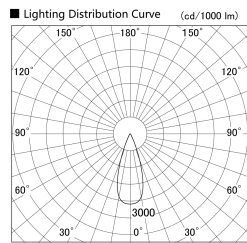

Item no. SD359-2535B9035-IK

Series Name: Lens type Cylinder
Tracklight (In Tack) (SD359-IK)

Installation	Track mount
Type	
Fixture wattage	24.3W
Beam angle	36
Color Temp.	3500K
CRI	Ra>90
Luminous	2261 lm
Body	Die-cast aluminum alloy
Body finish	Black
Trim finish	Black
Reflector finish	N/A
IP Rate	IP20
Light source	COB module
Input Voltage	AC220~240V
Dimming Type	Non-Dimmable
Certificate	CE,CCC
Cut Hole	N/A