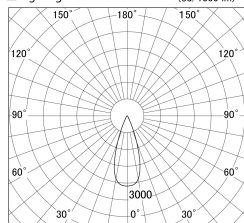

■ Lighting Distribution Curve (cd/1000 lm)