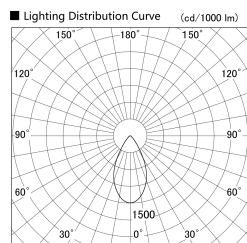

Item no. SD359-2550B9035-IK

Series Name: Lens type Cylinder
Tracklight (In Tack) (SD359-IK)

Installation	Track mount
Type	
Fixture wattage	24.3W
Beam angle	54
Color Temp.	3500K
CRI	Ra>90
Luminous	2271 lm
Body	Die-cast aluminum alloy
Body finish	Black
Trim finish	Black
Reflector finish	N/A
IP Rate	IP20
Light source	COB module
Input Voltage	AC220~240V
Dimming Type	Non-Dimmable
Certificate	CE,CCC
Cut Hole	N/A