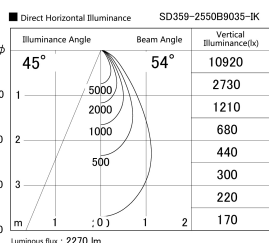

Item no. SD359-2550B9035-IK

Series Name: Lens type Cylinder
Tracklight (In Tack) (SD359-IK)

Installation	Track mount
Type	
Fixture wattage	24.3W
Beam angle	54
Color Temp.	3500K
CRI	Ra>90
Luminous	2271 lm
Body	Die-cast aluminum alloy
Body finish	Black
Trim finish	Black
Reflector finish	N/A
IP Rate	IP20
Light source	COB module
Input Voltage	AC220~240V
Dimming Type	Non-Dimmable
Certificate	CE,CCC
Cut Hole	N/A