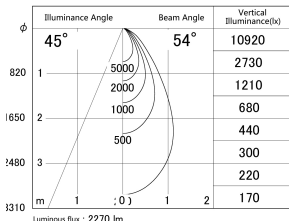

Item no. SD359-2550B9035-IK

Series Name: Lens type Cylinder
Tracklight (In Tack) (SD359-IK)

■ Lighting Distribution Curve (cd/1000 lm)

Installation	Track mount
Type	Lens type Cylinder Tracklight (In Tack) (SD359-IK)
Fixture wattage	24.3W
Beam angle	54
Color Temp.	3500K
CRI	Ra>90
Luminous	2271 lm
Body	Die-cast aluminum alloy
Body finish	Black
Trim finish	Black
Reflector finish	N/A
IP Rate	IP20
Light source	COB module
Input Voltage	AC220~240V
Dimming Type	Non-Dimmable
Certificate	CE,CCC
Cut Hole	N/A