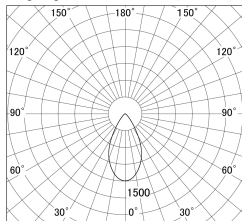

■ Lighting Distribution Curve (cd/1000 lm)