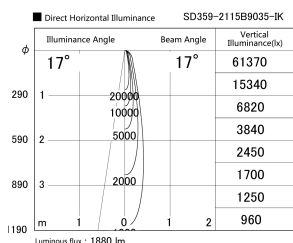

Item no. SD359-2115B9035-IK

Series Name: Lens type Cylinder
Tracklight (In Tack) (SD359-IK)

Installation	Track mount
Type	Lens type Cylinder Tracklight (In Tack) (SD359-IK)
Fixture wattage	21W
Beam angle	17
Color Temp.	3500K
CRI	Ra>90
Luminous	1882 lm
Body	Die-cast aluminum alloy
Body finish	Black
Trim finish	Black
Reflector finish	N/A
IP Rate	IP20
Light source	COB module
Input Voltage	AC220~240V
Dimming Type	Non-Dimmable
Certificate	CE,CCC
Cut Hole	N/A