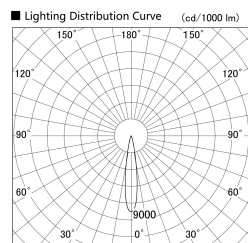

Item no. SD359-2115B9035-IK

Series Name: Lens type Cylinder
Tracklight (In Tack) (SD359-IK)

Installation	Track mount
Type	Lens type Cylinder Tracklight (In Tack) (SD359-IK)
Fixture wattage	21W
Beam angle	17
Color Temp.	3500K
CRI	Ra>90
Luminous	1882 lm
Body	Die-cast aluminum alloy
Body finish	Black
Trim finish	Black
Reflector finish	N/A
IP Rate	IP20
Light source	COB module
Input Voltage	AC220~240V
Dimming Type	Non-Dimmable
Certificate	CE,CCC
Cut Hole	N/A