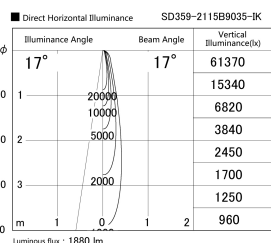

Item no. SD359-2115B9035-IK

Series Name: Lens type Cylinder  
Tracklight (In Tack) (SD359-IK)

Installation	Track mount
Type	
Fixture wattage	21W
Beam angle	17
Color Temp.	3500K
CRI	Ra>90
Luminous	1882 lm
Body	Die-cast aluminum alloy
Body finish	Black
Trim finish	Black
Reflector finish	N/A
IP Rate	IP20
Light source	COB module
Input Voltage	AC220~240V
Dimming Type	Non-Dimmable
Certificate	CE,CCC
Cut Hole	N/A