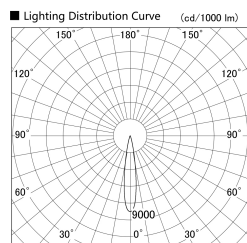

Item no. SD359-2115B9035-IK

Series Name: Lens type Cylinder  
Tracklight (In Tack) (SD359-IK)

Installation	Track mount
Type	
Fixture wattage	21W
Beam angle	17
Color Temp.	3500K
CRI	Ra>90
Luminous	1882 lm
Body	Die-cast aluminum alloy
Body finish	Black
Trim finish	Black
Reflector finish	N/A
IP Rate	IP20
Light source	COB module
Input Voltage	AC220~240V
Dimming Type	Non-Dimmable
Certificate	CE,CCC
Cut Hole	N/A