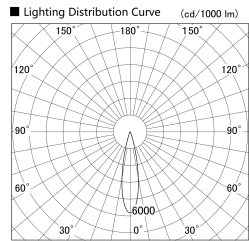

Item no. SD359-2120B9035-IK

Series Name: Lens type Cylinder  
Tracklight (In Tack) (SD359-IK)

Installation	Track mount
Type	
Fixture wattage	21W
Beam angle	22
Color Temp.	3500K
CRI	Ra>90
Luminous	1936 lm
Body	Die-cast aluminum alloy
Body finish	Black
Trim finish	Black
Reflector finish	N/A
IP Rate	IP20
Light source	COB module
Input Voltage	AC220~240V
Dimming Type	Non-Dimmable
Certificate	CE,CCC
Cut Hole	N/A