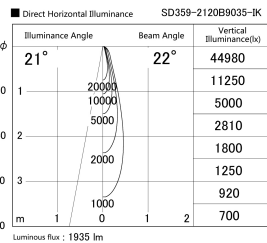

Item no. SD359-2120B9035-IK

Series Name: Lens type Cylinder  
Tracklight (In Tack) (SD359-IK)

Installation	Track mount
Type	
Fixture wattage	21W
Beam angle	22
Color Temp.	3500K
CRI	Ra>90
Luminous	1936 lm
Body	Die-cast aluminum alloy
Body finish	Black
Trim finish	Black
Reflector finish	N/A
IP Rate	IP20
Light source	COB module
Input Voltage	AC220~240V
Dimming Type	Non-Dimmable
Certificate	CE,CCC
Cut Hole	N/A