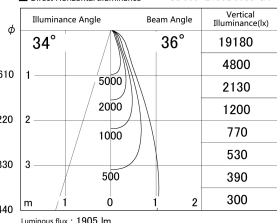

Item no. SD359-2135B9035-IK

Series Name: Lens type Cylinder
Tracklight (In Tack) (SD359-IK)

■ Lighting Distribution Curve (cd/1000 lm)

Installation	Track mount
Type	Lens type Cylinder Tracklight (In Tack) (SD359-IK)
Fixture wattage	21W
Beam angle	36
Color Temp.	3500K
CRI	Ra>90
Luminous	1905 lm
Body	Die-cast aluminum alloy
Body finish	Black
Trim finish	Black
Reflector finish	N/A
IP Rate	IP20
Light source	COB module
Input Voltage	AC220~240V
Dimming Type	Non-Dimmable
Certificate	CE,CCC
Cut Hole	N/A