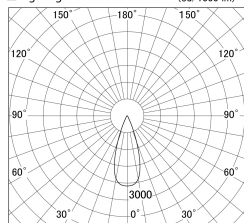

■ Lighting Distribution Curve (cd/1000 lm)