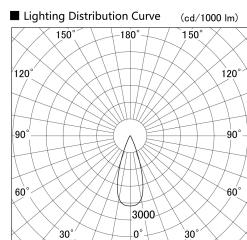

Item no. SD359-2135B9035-IK

Series Name: Lens type Cylinder
Tracklight (In Tack) (SD359-IK)

Installation	Track mount
Type	
Fixture wattage	21W
Beam angle	36
Color Temp.	3500K
CRI	Ra>90
Luminous	1905 lm
Body	Die-cast aluminum alloy
Body finish	Black
Trim finish	Black
Reflector finish	N/A
IP Rate	IP20
Light source	COB module
Input Voltage	AC220~240V
Dimming Type	Non-Dimmable
Certificate	CE,CCC
Cut Hole	N/A