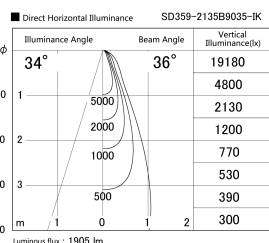

Item no. SD359-2135B9035-IK

Series Name: Lens type Cylinder
Tracklight (In Tack) (SD359-IK)

Installation	Track mount
Type	
Fixture wattage	21W
Beam angle	36
Color Temp.	3500K
CRI	Ra>90
Luminous	1905 lm
Body	Die-cast aluminum alloy
Body finish	Black
Trim finish	Black
Reflector finish	N/A
IP Rate	IP20
Light source	COB module
Input Voltage	AC220~240V
Dimming Type	Non-Dimmable
Certificate	CE,CCC
Cut Hole	N/A