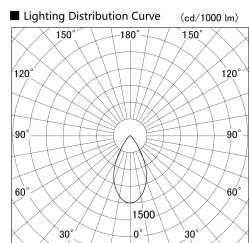

Item no. SD359-2150B9035-IK

Series Name: Lens type Cylinder
Tracklight (In Tack) (SD359-IK)

Installation	Track mount
Type	
Fixture wattage	21W
Beam angle	54
Color Temp.	3500K
CRI	Ra>90
Luminous	1919 lm
Body	Die-cast aluminum alloy
Body finish	Black
Trim finish	Black
Reflector finish	N/A
IP Rate	IP20
Light source	COB module
Input Voltage	AC220~240V
Dimming Type	Non-Dimmable
Certificate	CE,CCC
Cut Hole	N/A