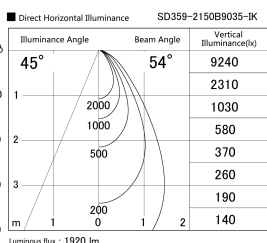

Item no. SD359-2150B9035-IK

Series Name: Lens type Cylinder
Tracklight (In Tack) (SD359-IK)

Installation	Track mount
Type	Lens type Cylinder Tracklight (In Tack) (SD359-IK)
Fixture wattage	21W
Beam angle	54
Color Temp.	3500K
CRI	Ra>90
Luminous	1919 lm
Body	Die-cast aluminum alloy
Body finish	Black
Trim finish	Black
Reflector finish	N/A
IP Rate	IP20
Light source	COB module
Input Voltage	AC220~240V
Dimming Type	Non-Dimmable
Certificate	CE,CCC
Cut Hole	N/A