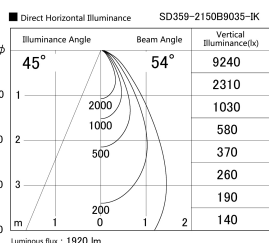

Item no. SD359-2150B9035-IK

Series Name: Lens type Cylinder
Tracklight (In Tack) (SD359-IK)

Installation	Track mount
Type	
Fixture wattage	21W
Beam angle	54
Color Temp.	3500K
CRI	Ra>90
Luminous	1919 lm
Body	Die-cast aluminum alloy
Body finish	Black
Trim finish	Black
Reflector finish	N/A
IP Rate	IP20
Light source	COB module
Input Voltage	AC220~240V
Dimming Type	Non-Dimmable
Certificate	CE,CCC
Cut Hole	N/A