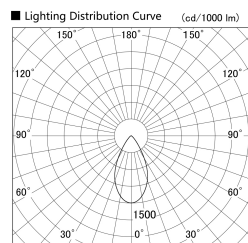

Item no. SD359-2150B9035-IK

Series Name: Lens type Cylinder
Tracklight (In Tack) (SD359-IK)

Installation	Track mount
Type	Lens type Cylinder Tracklight (In Tack) (SD359-IK)
Fixture wattage	21W
Beam angle	54
Color Temp.	3500K
CRI	Ra>90
Luminous	1919 lm
Body	Die-cast aluminum alloy
Body finish	Black
Trim finish	Black
Reflector finish	N/A
IP Rate	IP20
Light source	COB module
Input Voltage	AC220~240V
Dimming Type	Non-Dimmable
Certificate	CE,CCC
Cut Hole	N/A