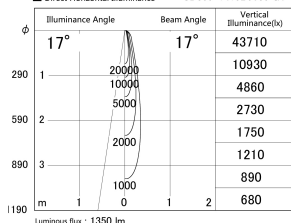

Item no. SD359-1415B9035-IK

Series Name: Lens type Cylinder
Tracklight (In Tack) (SD359-IK)

■ Lighting Distribution Curve (cd/1000 lm)

Installation	Track mount
Type	Lens type Cylinder Tracklight (In Tack) (SD359-IK)
Fixture wattage	14W
Beam angle	17
Color Temp.	3500K
CRI	Ra>90
Luminous	1352 lm
Body	Die-cast aluminum alloy
Body finish	Black
Trim finish	Black
Reflector finish	N/A
IP Rate	IP20
Light source	COB module
Input Voltage	AC220~240V
Dimming Type	Non-Dimmable
Certificate	CE,CCC
Cut Hole	N/A