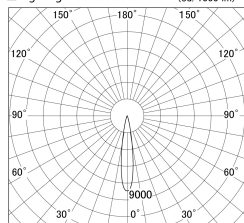

■ Lighting Distribution Curve (cd/1000 lm)