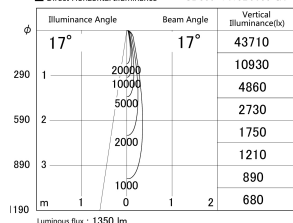

Item no. SD359-1415B9035-IK

Series Name: Lens type Cylinder
Tracklight (In Tack) (SD359-IK)

■ Lighting Distribution Curve (cd/1000 lm)

Installation	Track mount
Type	Lens type Cylinder Tracklight (In Tack) (SD359-IK)
Fixture wattage	14W
Beam angle	17
Color Temp.	3500K
CRI	Ra>90
Luminous	1352 lm
Body	Die-cast aluminum alloy
Body finish	Black
Trim finish	Black
Reflector finish	N/A
IP Rate	IP20
Light source	COB module
Input Voltage	AC220~240V
Dimming Type	Non-Dimmable
Certificate	CE,CCC
Cut Hole	N/A