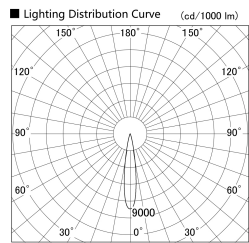

Item no. SD359-1415B9035-IK

Series Name: Lens type Cylinder
Tracklight (In Tack) (SD359-IK)

Installation	Track mount
Type	
Fixture wattage	14W
Beam angle	17
Color Temp.	3500K
CRI	Ra>90
Luminous	1352 lm
Body	Die-cast aluminum alloy
Body finish	Black
Trim finish	Black
Reflector finish	N/A
IP Rate	IP20
Light source	COB module
Input Voltage	AC220~240V
Dimming Type	Non-Dimmable
Certificate	CE,CCC
Cut Hole	N/A