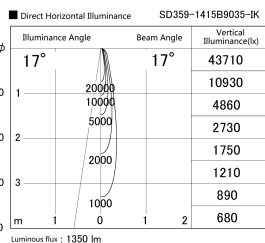

Item no. SD359-1415B9035-IK

Series Name: Lens type Cylinder
Tracklight (In Tack) (SD359-IK)

Installation	Track mount
Type	
Fixture wattage	14W
Beam angle	17
Color Temp.	3500K
CRI	Ra>90
Luminous	1352 lm
Body	Die-cast aluminum alloy
Body finish	Black
Trim finish	Black
Reflector finish	N/A
IP Rate	IP20
Light source	COB module
Input Voltage	AC220~240V
Dimming Type	Non-Dimmable
Certificate	CE,CCC
Cut Hole	N/A