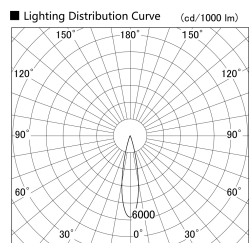

Item no. SD359-1420B9035-IK

Series Name: Lens type Cylinder
Tracklight (In Tack) (SD359-IK)

Installation	Track mount
Type	
Fixture wattage	14W
Beam angle	22
Color Temp.	3500K
CRI	Ra>90
Luminous	1387 lm
Body	Die-cast aluminum alloy
Body finish	Black
Trim finish	Black
Reflector finish	N/A
IP Rate	IP20
Light source	COB module
Input Voltage	AC220~240V
Dimming Type	Non-Dimmable
Certificate	CE,CCC
Cut Hole	N/A