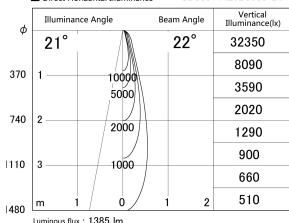

Item no. SD359-1420B9035-IK

Series Name: Lens type Cylinder
Tracklight (In Tack) (SD359-IK)

■ Lighting Distribution Curve (cd/1000 lm)

Installation	Track mount
Type	Lens type Cylinder Tracklight (In Tack) (SD359-IK)
Fixture wattage	14W
Beam angle	22
Color Temp.	3500K
CRI	Ra>90
Luminous	1387 lm
Body	Die-cast aluminum alloy
Body finish	Black
Trim finish	Black
Reflector finish	N/A
IP Rate	IP20
Light source	COB module
Input Voltage	AC220~240V
Dimming Type	Non-Dimmable
Certificate	CE,CCC
Cut Hole	N/A