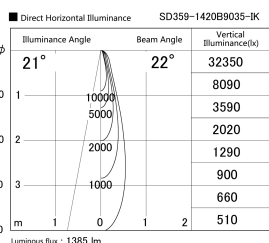

Item no. SD359-1420B9035-IK

Series Name: Lens type Cylinder
Tracklight (In Tack) (SD359-IK)

Installation	Track mount
Type	
Fixture wattage	14W
Beam angle	22
Color Temp.	3500K
CRI	Ra>90
Luminous	1387 lm
Body	Die-cast aluminum alloy
Body finish	Black
Trim finish	Black
Reflector finish	N/A
IP Rate	IP20
Light source	COB module
Input Voltage	AC220~240V
Dimming Type	Non-Dimmable
Certificate	CE,CCC
Cut Hole	N/A