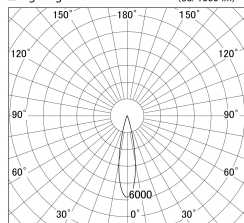

■ Lighting Distribution Curve (cd/1000 lm)