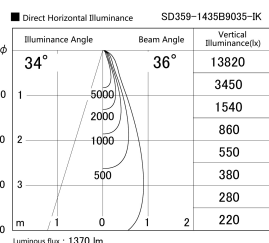

Item no. SD359-1435B9035-IK

Series Name: Lens type Cylinder  
Tracklight (In Tack) (SD359-IK)

Installation	Track mount
Type	
Fixture wattage	14W
Beam angle	36
Color Temp.	3500K
CRI	Ra>90
Luminous	1370 lm
Body	Die-cast aluminum alloy
Body finish	Black
Trim finish	Black
Reflector finish	N/A
IP Rate	IP20
Light source	COB module
Input Voltage	AC220~240V
Dimming Type	Non-Dimmable
Certificate	CE,CCC
Cut Hole	N/A