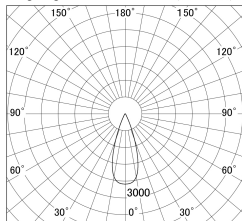

■ Lighting Distribution Curve (cd/1000 lm)