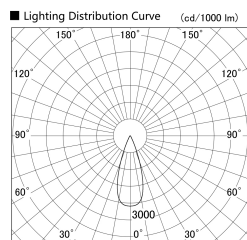

Item no. SD359-1435B9035-IK

Series Name: Lens type Cylinder  
Tracklight (In Tack) (SD359-IK)

Installation	Track mount
Type	
Fixture wattage	14W
Beam angle	36
Color Temp.	3500K
CRI	Ra>90
Luminous	1370 lm
Body	Die-cast aluminum alloy
Body finish	Black
Trim finish	Black
Reflector finish	N/A
IP Rate	IP20
Light source	COB module
Input Voltage	AC220~240V
Dimming Type	Non-Dimmable
Certificate	CE,CCC
Cut Hole	N/A