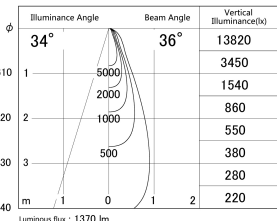

Item no. SD359-1435B9035-IK

Series Name: Lens type Cylinder
Tracklight (In Tack) (SD359-IK)

■ Lighting Distribution Curve (cd/1000 lm)

Installation	Track mount
Type	Lens type Cylinder Tracklight (In Tack) (SD359-IK)
Fixture wattage	14W
Beam angle	36
Color Temp.	3500K
CRI	Ra>90
Luminous	1370 lm
Body	Die-cast aluminum alloy
Body finish	Black
Trim finish	Black
Reflector finish	N/A
IP Rate	IP20
Light source	COB module
Input Voltage	AC220~240V
Dimming Type	Non-Dimmable
Certificate	CE,CCC
Cut Hole	N/A