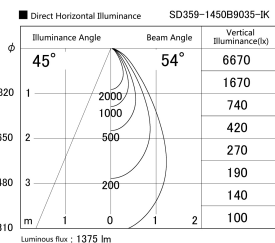

Item no. SD359-1450B9035-IK

Series Name: Lens type Cylinder  
Tracklight (In Tack) (SD359-IK)

Installation	Track mount
Type	Lens type Cylinder Tracklight (In Tack) (SD359-IK)
Fixture wattage	14W
Beam angle	54
Color Temp.	3500K
CRI	Ra>90
Luminous	1377 lm
Body	Die-cast aluminum alloy
Body finish	Black
Trim finish	Black
Reflector finish	N/A
IP Rate	IP20
Light source	COB module
Input Voltage	AC220~240V
Dimming Type	Non-Dimmable
Certificate	CE,CCC
Cut Hole	N/A