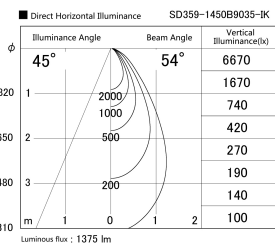

Item no. SD359-1450B9035-IK

Series Name: Lens type Cylinder
Tracklight (In Tack) (SD359-IK)

Installation	Track mount
Type	
Fixture wattage	14W
Beam angle	54
Color Temp.	3500K
CRI	Ra>90
Luminous	1377 lm
Body	Die-cast aluminum alloy
Body finish	Black
Trim finish	Black
Reflector finish	N/A
IP Rate	IP20
Light source	COB module
Input Voltage	AC220~240V
Dimming Type	Non-Dimmable
Certificate	CE,CCC
Cut Hole	N/A