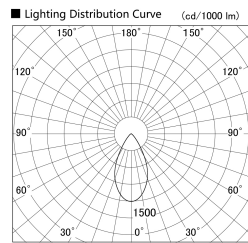

Item no. SD359-1450B9035-IK

Series Name: Lens type Cylinder  
Tracklight (In Tack) (SD359-IK)

Installation	Track mount
Type	Lens type Cylinder Tracklight (In Tack) (SD359-IK)
Fixture wattage	14W
Beam angle	54
Color Temp.	3500K
CRI	Ra>90
Luminous	1377 lm
Body	Die-cast aluminum alloy
Body finish	Black
Trim finish	Black
Reflector finish	N/A
IP Rate	IP20
Light source	COB module
Input Voltage	AC220~240V
Dimming Type	Non-Dimmable
Certificate	CE,CCC
Cut Hole	N/A