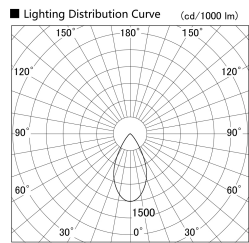

Item no. SD359-1450B9035-IK

Series Name: Lens type Cylinder
Tracklight (In Tack) (SD359-IK)

Installation	Track mount
Type	
Fixture wattage	14W
Beam angle	54
Color Temp.	3500K
CRI	Ra>90
Luminous	1377 lm
Body	Die-cast aluminum alloy
Body finish	Black
Trim finish	Black
Reflector finish	N/A
IP Rate	IP20
Light source	COB module
Input Voltage	AC220~240V
Dimming Type	Non-Dimmable
Certificate	CE,CCC
Cut Hole	N/A