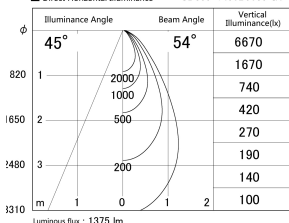

Item no. SD359-1450B9035-IK

Series Name: Lens type Cylinder
Tracklight (In Tack) (SD359-IK)

■ Lighting Distribution Curve (cd/1000 lm)

Installation	Track mount
Type	Lens type Cylinder Tracklight (In Tack) (SD359-IK)
Fixture wattage	14W
Beam angle	54
Color Temp.	3500K
CRI	Ra>90
Luminous	1377 lm
Body	Die-cast aluminum alloy
Body finish	Black
Trim finish	Black
Reflector finish	N/A
IP Rate	IP20
Light source	COB module
Input Voltage	AC220~240V
Dimming Type	Non-Dimmable
Certificate	CE,CCC
Cut Hole	N/A