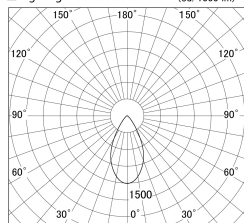

■ Lighting Distribution Curve (cd/1000 lm)