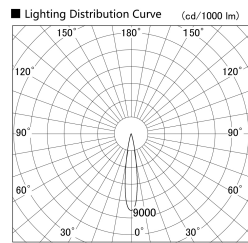

Item no. SD359-2515B9040-IK

Series Name: Lens type Cylinder  
Tracklight (In Tack) (SD359-IK)

Installation	Track mount		
Type	Lens type	Cylinder	
	Tracklight	(In Tack)	
	(SD359-IK)		
Fixture wattage	24.3W		
Beam angle	17		
Color Temp.	4000K		
CRI	Ra>90		
Luminous	2247 lm		
Body	Die-cast aluminum alloy		
Body finish	Black		
Trim finish	Black		
Reflector finish	N/A		
IP Rate	IP20		
Light source	COB module		
Input Voltage	AC220~240V		
Dimming Type	Non-Dimmable		
Certificate	CE,CCC		
Cut Hole	N/A		