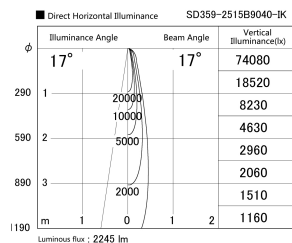

Item no. SD359-2515B9040-IK

Series Name: Lens type Cylinder  
Tracklight (In Tack) (SD359-IK)

Installation	Track mount		
Type	Lens type	Cylinder	
	Tracklight	(In Tack)	
	(SD359-IK)		
Fixture wattage	24.3W		
Beam angle	17		
Color Temp.	4000K		
CRI	Ra>90		
Luminous	2247 lm		
Body	Die-cast aluminum alloy		
Body finish	Black		
Trim finish	Black		
Reflector finish	N/A		
IP Rate	IP20		
Light source	COB module		
Input Voltage	AC220~240V		
Dimming Type	Non-Dimmable		
Certificate	CE,CCC		
Cut Hole	N/A		