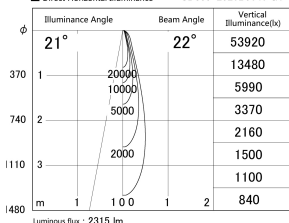

Item no. SD359-2520B9040-IK

Series Name: Lens type Cylinder
Tracklight (In Tack) (SD359-IK)

■ Lighting Distribution Curve (cd/1000 lm)

Installation	Track mount
Type	Lens type Cylinder Tracklight (In Tack) (SD359-IK)
Fixture wattage	24.3W
Beam angle	22
Color Temp.	4000K
CRI	Ra>90
Luminous	2313 lm
Body	Die-cast aluminum alloy
Body finish	Black
Trim finish	Black
Reflector finish	N/A
IP Rate	IP20
Light source	COB module
Input Voltage	AC220~240V
Dimming Type	Non-Dimmable
Certificate	CE,CCC
Cut Hole	N/A