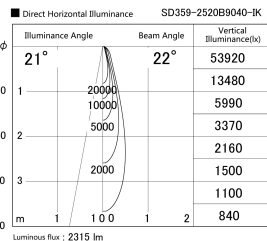

Item no. SD359-2520B9040-IK

Series Name: Lens type Cylinder  
Tracklight (In Tack) (SD359-IK)

Installation	Track mount
Type	
Fixture wattage	24.3W
Beam angle	22
Color Temp.	4000K
CRI	Ra>90
Luminous	2313 lm
Body	Die-cast aluminum alloy
Body finish	Black
Trim finish	Black
Reflector finish	N/A
IP Rate	IP20
Light source	COB module
Input Voltage	AC220~240V
Dimming Type	Non-Dimmable
Certificate	CE,CCC
Cut Hole	N/A