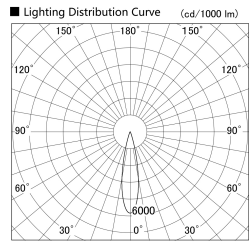

Item no. SD359-2520B9040-IK

Series Name: Lens type Cylinder  
Tracklight (In Tack) (SD359-IK)

Installation	Track mount
Type	
Fixture wattage	24.3W
Beam angle	22
Color Temp.	4000K
CRI	Ra>90
Luminous	2313 lm
Body	Die-cast aluminum alloy
Body finish	Black
Trim finish	Black
Reflector finish	N/A
IP Rate	IP20
Light source	COB module
Input Voltage	AC220~240V
Dimming Type	Non-Dimmable
Certificate	CE,CCC
Cut Hole	N/A