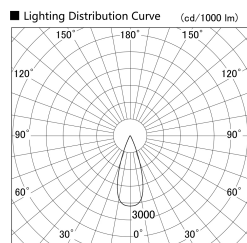

Item no. SD359-2535B9040-IK

Series Name: Lens type Cylinder  
Tracklight (In Tack) (SD359-IK)

Installation	Track mount
Type	
Fixture wattage	24.3W
Beam angle	36
Color Temp.	4000K
CRI	Ra>90
Luminous	2284 lm
Body	Die-cast aluminum alloy
Body finish	Black
Trim finish	Black
Reflector finish	N/A
IP Rate	IP20
Light source	COB module
Input Voltage	AC220~240V
Dimming Type	Non-Dimmable
Certificate	CE,CCC
Cut Hole	N/A