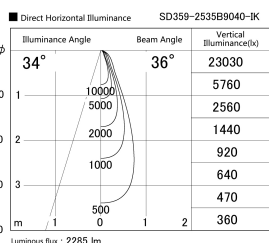

Item no. SD359-2535B9040-IK

Series Name: Lens type Cylinder
Tracklight (In Tack) (SD359-IK)

Installation	Track mount
Type	Lens type Cylinder Tracklight (In Tack) (SD359-IK)
Fixture wattage	24.3W
Beam angle	36
Color Temp.	4000K
CRI	Ra>90
Luminous	2284 lm
Body	Die-cast aluminum alloy
Body finish	Black
Trim finish	Black
Reflector finish	N/A
IP Rate	IP20
Light source	COB module
Input Voltage	AC220~240V
Dimming Type	Non-Dimmable
Certificate	CE,CCC
Cut Hole	N/A