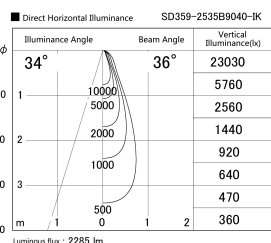

Item no. SD359-2535B9040-IK

Series Name: Lens type Cylinder  
Tracklight (In Tack) (SD359-IK)

Installation	Track mount
Type	
Fixture wattage	24.3W
Beam angle	36
Color Temp.	4000K
CRI	Ra>90
Luminous	2284 lm
Body	Die-cast aluminum alloy
Body finish	Black
Trim finish	Black
Reflector finish	N/A
IP Rate	IP20
Light source	COB module
Input Voltage	AC220~240V
Dimming Type	Non-Dimmable
Certificate	CE,CCC
Cut Hole	N/A