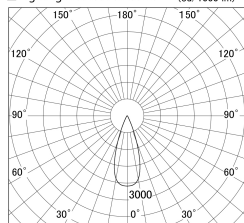

■ Lighting Distribution Curve (cd/1000 lm)