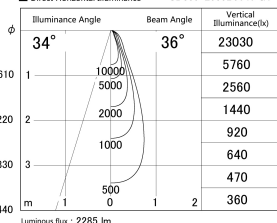

Item no. SD359-2535B9040-IK

Series Name: Lens type Cylinder
Tracklight (In Tack) (SD359-IK)

■ Lighting Distribution Curve (cd/1000 lm)

Installation	Track mount
Type	Lens type Cylinder Tracklight (In Tack) (SD359-IK)
Fixture wattage	24.3W
Beam angle	36
Color Temp.	4000K
CRI	Ra>90
Luminous	2284 lm
Body	Die-cast aluminum alloy
Body finish	Black
Trim finish	Black
Reflector finish	N/A
IP Rate	IP20
Light source	COB module
Input Voltage	AC220~240V
Dimming Type	Non-Dimmable
Certificate	CE,CCC
Cut Hole	N/A