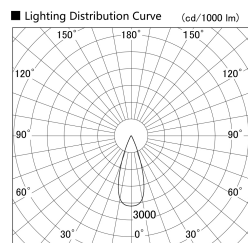

Item no. SD359-2535B9040-IK

Series Name: Lens type Cylinder
Tracklight (In Tack) (SD359-IK)

Installation	Track mount
Type	Lens type Cylinder Tracklight (In Tack) (SD359-IK)
Fixture wattage	24.3W
Beam angle	36
Color Temp.	4000K
CRI	Ra>90
Luminous	2284 lm
Body	Die-cast aluminum alloy
Body finish	Black
Trim finish	Black
Reflector finish	N/A
IP Rate	IP20
Light source	COB module
Input Voltage	AC220~240V
Dimming Type	Non-Dimmable
Certificate	CE,CCC
Cut Hole	N/A