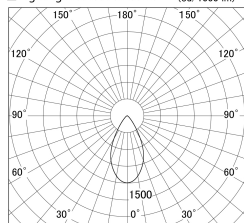

■ Lighting Distribution Curve (cd/1000 lm)