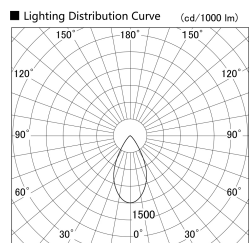

Item no. SD359-2550B9040-IK

Series Name: Lens type Cylinder
Tracklight (In Tack) (SD359-IK)

Installation	Track mount
Type	
Fixture wattage	24.3W
Beam angle	54
Color Temp.	4000K
CRI	Ra>90
Luminous	2293 lm
Body	Die-cast aluminum alloy
Body finish	Black
Trim finish	Black
Reflector finish	N/A
IP Rate	IP20
Light source	COB module
Input Voltage	AC220~240V
Dimming Type	Non-Dimmable
Certificate	CE,CCC
Cut Hole	N/A