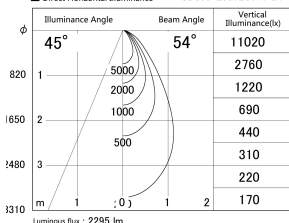

Item no. SD359-2550B9040-IK

Series Name: Lens type Cylinder
Tracklight (In Tack) (SD359-IK)

■ Lighting Distribution Curve (cd/1000 lm)

Installation	Track mount
Type	Lens type Cylinder Tracklight (In Tack) (SD359-IK)
Fixture wattage	24.3W
Beam angle	54
Color Temp.	4000K
CRI	Ra>90
Luminous	2293 lm
Body	Die-cast aluminum alloy
Body finish	Black
Trim finish	Black
Reflector finish	N/A
IP Rate	IP20
Light source	COB module
Input Voltage	AC220~240V
Dimming Type	Non-Dimmable
Certificate	CE,CCC
Cut Hole	N/A