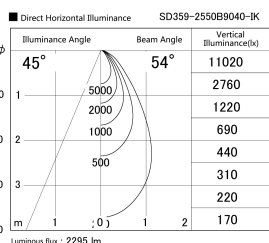

Item no. SD359-2550B9040-IK

Series Name: Lens type Cylinder
Tracklight (In Tack) (SD359-IK)

Installation	Track mount
Type	
Fixture wattage	24.3W
Beam angle	54
Color Temp.	4000K
CRI	Ra>90
Luminous	2293 lm
Body	Die-cast aluminum alloy
Body finish	Black
Trim finish	Black
Reflector finish	N/A
IP Rate	IP20
Light source	COB module
Input Voltage	AC220~240V
Dimming Type	Non-Dimmable
Certificate	CE,CCC
Cut Hole	N/A