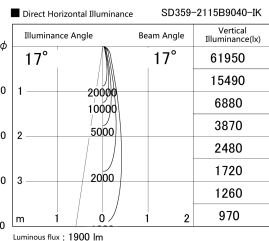

Item no. SD359-2115B9040-IK

Series Name: Lens type Cylinder
Tracklight (In Tack) (SD359-IK)

Installation	Track mount
Type	
Fixture wattage	21W
Beam angle	17
Color Temp.	4000K
CRI	Ra>90
Luminous	1900 lm
Body	Die-cast aluminum alloy
Body finish	Black
Trim finish	Black
Reflector finish	N/A
IP Rate	IP20
Light source	COB module
Input Voltage	AC220~240V
Dimming Type	Non-Dimmable
Certificate	CE,CCC
Cut Hole	N/A