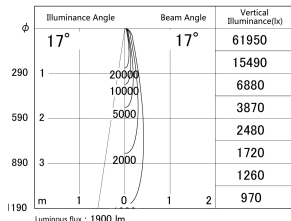

Item no. SD359-2115B9040-IK

Series Name: Lens type Cylinder
Tracklight (In Tack) (SD359-IK)

■ Lighting Distribution Curve (cd/1000 lm)

Installation	Track mount		
Type	Lens type	Cylinder	
	Tracklight	(In Tack)	(SD359-IK)
Fixture wattage	21W		
Beam angle	17		
Color Temp.	4000K		
CRI	Ra>90		
Luminous	1900 lm		
Body	Die-cast aluminum alloy		
Body finish	Black		
Trim finish	Black		
Reflector finish	N/A		
IP Rate	IP20		
Light source	COB module		
Input Voltage	AC220~240V		
Dimming Type	Non-Dimmable		
Certificate	CE,CCC		
Cut Hole	N/A