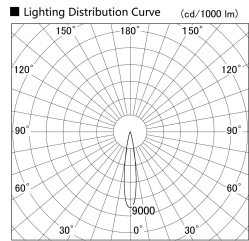

Item no. SD359-2115B9040-IK

Series Name: Lens type Cylinder
Tracklight (In Tack) (SD359-IK)

Installation	Track mount
Type	
Fixture wattage	21W
Beam angle	17
Color Temp.	4000K
CRI	Ra>90
Luminous	1900 lm
Body	Die-cast aluminum alloy
Body finish	Black
Trim finish	Black
Reflector finish	N/A
IP Rate	IP20
Light source	COB module
Input Voltage	AC220~240V
Dimming Type	Non-Dimmable
Certificate	CE,CCC
Cut Hole	N/A