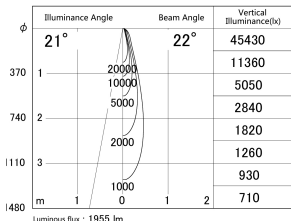

Item no. SD359-2120B9040-IK

Series Name: Lens type Cylinder
Tracklight (In Tack) (SD359-IK)

■ Lighting Distribution Curve (cd/1000 lm)

Installation	Track mount
Type	Lens type Cylinder Tracklight (In Tack) (SD359-IK)
Fixture wattage	21W
Beam angle	22
Color Temp.	4000K
CRI	Ra>90
Luminous	1955 lm
Body	Die-cast aluminum alloy
Body finish	Black
Trim finish	Black
Reflector finish	N/A
IP Rate	IP20
Light source	COB module
Input Voltage	AC220~240V
Dimming Type	Non-Dimmable
Certificate	CE,CCC
Cut Hole	N/A