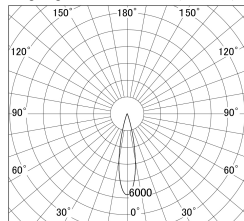

■ Lighting Distribution Curve (cd/1000 lm)