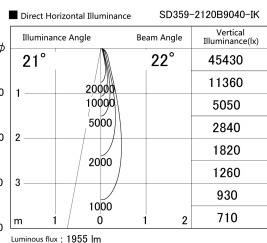

Item no. SD359-2120B9040-IK

Series Name: Lens type Cylinder
Tracklight (In Tack) (SD359-IK)

Installation	Track mount
Type	
Fixture wattage	21W
Beam angle	22
Color Temp.	4000K
CRI	Ra>90
Luminous	1955 lm
Body	Die-cast aluminum alloy
Body finish	Black
Trim finish	Black
Reflector finish	N/A
IP Rate	IP20
Light source	COB module
Input Voltage	AC220~240V
Dimming Type	Non-Dimmable
Certificate	CE,CCC
Cut Hole	N/A