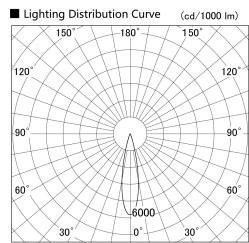

Item no. SD359-2120B9040-IK

Series Name: Lens type Cylinder
Tracklight (In Tack) (SD359-IK)

Installation	Track mount
Type	
Fixture wattage	21W
Beam angle	22
Color Temp.	4000K
CRI	Ra>90
Luminous	1955 lm
Body	Die-cast aluminum alloy
Body finish	Black
Trim finish	Black
Reflector finish	N/A
IP Rate	IP20
Light source	COB module
Input Voltage	AC220~240V
Dimming Type	Non-Dimmable
Certificate	CE,CCC
Cut Hole	N/A