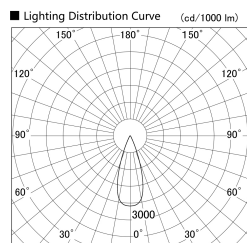

Item no. SD359-2135B9040-IK

Series Name: Lens type Cylinder
Tracklight (In Tack) (SD359-IK)

Installation	Track mount
Type	
Fixture wattage	21W
Beam angle	36
Color Temp.	4000K
CRI	Ra>90
Luminous	1924 lm
Body	Die-cast aluminum alloy
Body finish	Black
Trim finish	Black
Reflector finish	N/A
IP Rate	IP20
Light source	COB module
Input Voltage	AC220~240V
Dimming Type	Non-Dimmable
Certificate	CE,CCC
Cut Hole	N/A