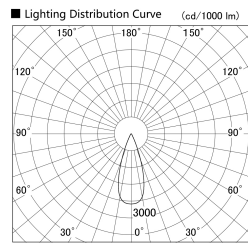

Item no. SD359-2135B9040-IK

Series Name: Lens type Cylinder
Tracklight (In Tack) (SD359-IK)

Installation	Track mount		
Type	Lens type	Cylinder	
	Tracklight	(In Tack)	(SD359-IK)
Fixture wattage	21W		
Beam angle	36		
Color Temp.	4000K		
CRI	Ra>90		
Luminous	1924 lm		
Body	Die-cast aluminum alloy		
Body finish	Black		
Trim finish	Black		
Reflector finish	N/A		
IP Rate	IP20		
Light source	COB module		
Input Voltage	AC220~240V		
Dimming Type	Non-Dimmable		
Certificate	CE,CCC		
Cut Hole	N/A		