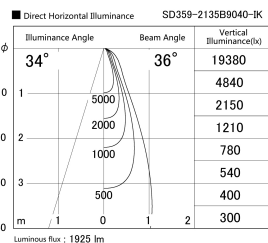

Item no. SD359-2135B9040-IK

Series Name: Lens type Cylinder
Tracklight (In Tack) (SD359-IK)

Installation	Track mount		
Type	Lens type	Cylinder	
	Tracklight	(In Tack)	(SD359-IK)
Fixture wattage	21W		
Beam angle	36		
Color Temp.	4000K		
CRI	Ra>90		
Luminous	1924 lm		
Body	Die-cast aluminum alloy		
Body finish	Black		
Trim finish	Black		
Reflector finish	N/A		
IP Rate	IP20		
Light source	COB module		
Input Voltage	AC220~240V		
Dimming Type	Non-Dimmable		
Certificate	CE,CCC		
Cut Hole	N/A		