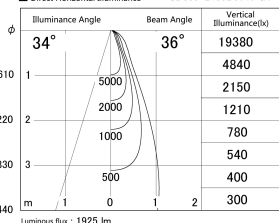

Item no. SD359-2135B9040-IK

Series Name: Lens type Cylinder
Tracklight (In Tack) (SD359-IK)

■ Lighting Distribution Curve (cd/1000 lm)

Installation	Track mount
Type	Lens type Cylinder Tracklight (In Tack) (SD359-IK)
Fixture wattage	21W
Beam angle	36
Color Temp.	4000K
CRI	Ra>90
Luminous	1924 lm
Body	Die-cast aluminum alloy
Body finish	Black
Trim finish	Black
Reflector finish	N/A
IP Rate	IP20
Light source	COB module
Input Voltage	AC220~240V
Dimming Type	Non-Dimmable
Certificate	CE,CCC
Cut Hole	N/A