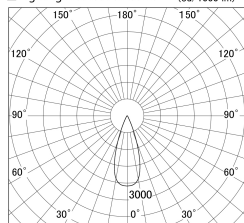

■ Lighting Distribution Curve (cd/1000 lm)