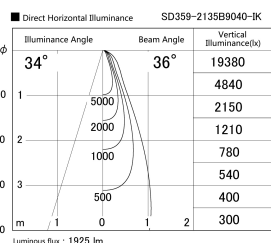

Item no. SD359-2135B9040-IK

Series Name: Lens type Cylinder
Tracklight (In Tack) (SD359-IK)

Installation	Track mount
Type	
Fixture wattage	21W
Beam angle	36
Color Temp.	4000K
CRI	Ra>90
Luminous	1924 lm
Body	Die-cast aluminum alloy
Body finish	Black
Trim finish	Black
Reflector finish	N/A
IP Rate	IP20
Light source	COB module
Input Voltage	AC220~240V
Dimming Type	Non-Dimmable
Certificate	CE,CCC
Cut Hole	N/A