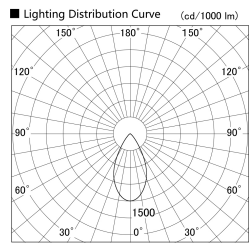

Item no. SD359-2150B9040-IK

Series Name: Lens type Cylinder  
Tracklight (In Tack) (SD359-IK)

Installation	Track mount
Type	
Fixture wattage	21W
Beam angle	54
Color Temp.	4000K
CRI	Ra>90
Luminous	1937 lm
Body	Die-cast aluminum alloy
Body finish	Black
Trim finish	Black
Reflector finish	N/A
IP Rate	IP20
Light source	COB module
Input Voltage	AC220~240V
Dimming Type	Non-Dimmable
Certificate	CE,CCC
Cut Hole	N/A