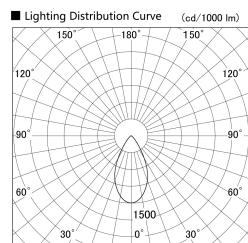

Item no. SD359-2150B9040-IK

Series Name: Lens type Cylinder  
Tracklight (In Tack) (SD359-IK)

Installation	Track mount
Type	Lens type Cylinder Tracklight (In Tack) (SD359-IK)
Fixture wattage	21W
Beam angle	54
Color Temp.	4000K
CRI	Ra>90
Luminous	1937 lm
Body	Die-cast aluminum alloy
Body finish	Black
Trim finish	Black
Reflector finish	N/A
IP Rate	IP20
Light source	COB module
Input Voltage	AC220~240V
Dimming Type	Non-Dimmable
Certificate	CE,CCC
Cut Hole	N/A