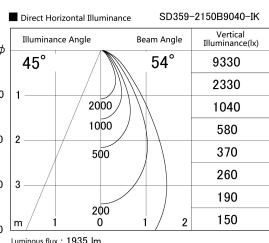

Item no. SD359-2150B9040-IK

Series Name: Lens type Cylinder  
Tracklight (In Tack) (SD359-IK)

Installation	Track mount
Type	Lens type Cylinder Tracklight (In Tack) (SD359-IK)
Fixture wattage	21W
Beam angle	54
Color Temp.	4000K
CRI	Ra>90
Luminous	1937 lm
Body	Die-cast aluminum alloy
Body finish	Black
Trim finish	Black
Reflector finish	N/A
IP Rate	IP20
Light source	COB module
Input Voltage	AC220~240V
Dimming Type	Non-Dimmable
Certificate	CE,CCC
Cut Hole	N/A