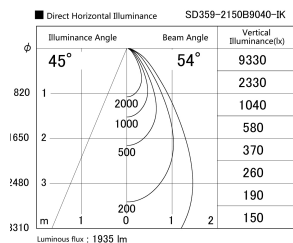

Item no. SD359-2150B9040-IK

Series Name: Lens type Cylinder  
Tracklight (In Tack) (SD359-IK)

Installation	Track mount
Type	
Fixture wattage	21W
Beam angle	54
Color Temp.	4000K
CRI	Ra>90
Luminous	1937 lm
Body	Die-cast aluminum alloy
Body finish	Black
Trim finish	Black
Reflector finish	N/A
IP Rate	IP20
Light source	COB module
Input Voltage	AC220~240V
Dimming Type	Non-Dimmable
Certificate	CE,CCC
Cut Hole	N/A