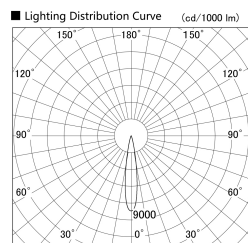

Item no. SD359-1415B9040-IK

Series Name: Lens type Cylinder
Tracklight (In Tack) (SD359-IK)

Installation	Track mount
Type	Lens type Cylinder Tracklight (In Tack) (SD359-IK)
Fixture wattage	14W
Beam angle	17
Color Temp.	4000K
CRI	Ra>90
Luminous	1365 lm
Body	Die-cast aluminum alloy
Body finish	Black
Trim finish	Black
Reflector finish	N/A
IP Rate	IP20
Light source	COB module
Input Voltage	AC220~240V
Dimming Type	Non-Dimmable
Certificate	CE,CCC
Cut Hole	N/A