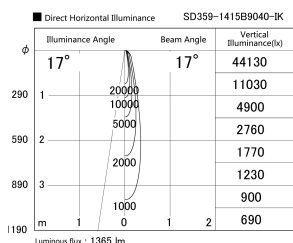

Item no. SD359-1415B9040-IK

Series Name: Lens type Cylinder
Tracklight (In Tack) (SD359-IK)

Installation	Track mount
Type	Lens type Cylinder Tracklight (In Tack) (SD359-IK)
Fixture wattage	14W
Beam angle	17
Color Temp.	4000K
CRI	Ra>90
Luminous	1365 lm
Body	Die-cast aluminum alloy
Body finish	Black
Trim finish	Black
Reflector finish	N/A
IP Rate	IP20
Light source	COB module
Input Voltage	AC220~240V
Dimming Type	Non-Dimmable
Certificate	CE,CCC
Cut Hole	N/A