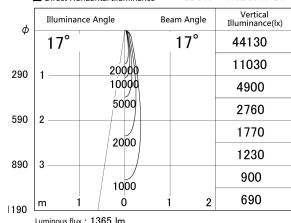

Item no. SD359-1415B9040-IK

Series Name: Lens type Cylinder
Tracklight (In Tack) (SD359-IK)

■ Lighting Distribution Curve (cd/1000 lm)

Installation	Track mount		
Type	Lens type	Cylinder	
	Tracklight	(In Tack)	
	(SD359-IK)		
Fixture wattage	14W		
Beam angle	17		
Color Temp.	4000K		
CRI	Ra>90		
Luminous	1365 lm		
Body	Die-cast aluminum alloy		
Body finish	Black		
Trim finish	Black		
Reflector finish	N/A		
IP Rate	IP20		
Light source	COB module		
Input Voltage	AC220~240V		
Dimming Type	Non-Dimmable		
Certificate	CE,CCC		
Cut Hole	N/A