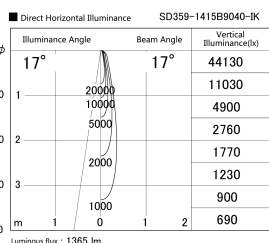

Item no. SD359-1415B9040-IK

Series Name: Lens type Cylinder
Tracklight (In Tack) (SD359-IK)

Installation	Track mount
Type	
Fixture wattage	14W
Beam angle	17
Color Temp.	4000K
CRI	Ra>90
Luminous	1365 lm
Body	Die-cast aluminum alloy
Body finish	Black
Trim finish	Black
Reflector finish	N/A
IP Rate	IP20
Light source	COB module
Input Voltage	AC220~240V
Dimming Type	Non-Dimmable
Certificate	CE,CCC
Cut Hole	N/A