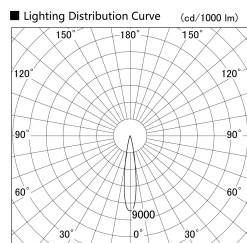

Item no. SD359-1415B9040-IK

Series Name: Lens type Cylinder
Tracklight (In Tack) (SD359-IK)

Installation	Track mount
Type	
Fixture wattage	14W
Beam angle	17
Color Temp.	4000K
CRI	Ra>90
Luminous	1365 lm
Body	Die-cast aluminum alloy
Body finish	Black
Trim finish	Black
Reflector finish	N/A
IP Rate	IP20
Light source	COB module
Input Voltage	AC220~240V
Dimming Type	Non-Dimmable
Certificate	CE,CCC
Cut Hole	N/A