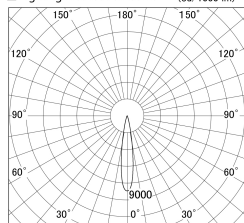

■ Lighting Distribution Curve (cd/1000 lm)