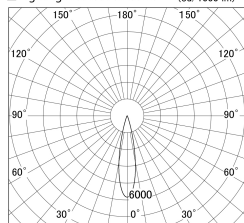

Item no. SD359-1420B9040-IK

Series Name: Lens type Cylinder
Tracklight (In Tack) (SD359-IK)

■ Lighting Distribution Curve (cd/1000 lm)

■ Direct Horizontal Illuminance SD359-1420B9040-IK

Installation	Track mount
Type	Lens type Cylinder Tracklight (In Tack) (SD359-IK)
Fixture wattage	14W
Beam angle	22
Color Temp.	4000K
CRI	Ra>90
Luminous	1401 lm
Body	Die-cast aluminum alloy
Body finish	Black
Trim finish	Black
Reflector finish	N/A
IP Rate	IP20
Light source	COB module
Input Voltage	AC220~240V
Dimming Type	Non-Dimmable
Certificate	CE,CCC
Cut Hole	N/A