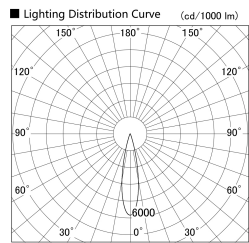

Item no. SD359-1420B9040-IK

Series Name: Lens type Cylinder
Tracklight (In Tack) (SD359-IK)

| | |
|------------------|-------------------------|
| Installation | Track mount |
| Type | |
| Fixture wattage | 14W |
| Beam angle | 22 |
| Color Temp. | 4000K |
| CRI | Ra>90 |
| Luminous | 1401 lm |
| Body | Die-cast aluminum alloy |
| Body finish | Black |
| Trim finish | Black |
| Reflector finish | N/A |
| IP Rate | IP20 |
| Light source | COB module |
| Input Voltage | AC220~240V |
| Dimming Type | Non-Dimmable |
| Certificate | CE,CCC |
| Cut Hole | N/A |