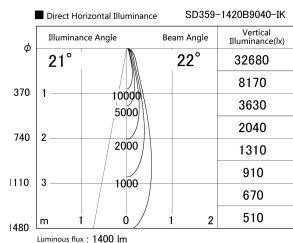

Item no. SD359-1420B9040-IK

Series Name: Lens type Cylinder
Tracklight (In Tack) (SD359-IK)

| | |
|------------------|-------------------------|
| Installation | Track mount |
| Type | |
| Fixture wattage | 14W |
| Beam angle | 22 |
| Color Temp. | 4000K |
| CRI | Ra>90 |
| Luminous | 1401 lm |
| Body | Die-cast aluminum alloy |
| Body finish | Black |
| Trim finish | Black |
| Reflector finish | N/A |
| IP Rate | IP20 |
| Light source | COB module |
| Input Voltage | AC220~240V |
| Dimming Type | Non-Dimmable |
| Certificate | CE,CCC |
| Cut Hole | N/A |