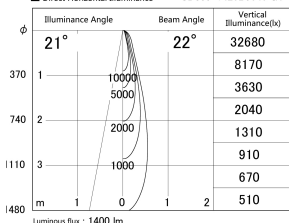

Item no. SD359-1420B9040-IK

Series Name: Lens type Cylinder
Tracklight (In Tack) (SD359-IK)

■ Lighting Distribution Curve (cd/1000 lm)

■ Direct Horizontal Illuminance SD359-1420B9040-IK

Installation	Track mount
Type	Lens type Cylinder Tracklight (In Tack) (SD359-IK)
Fixture wattage	14W
Beam angle	22
Color Temp.	4000K
CRI	Ra>90
Luminous	1401 lm
Body	Die-cast aluminum alloy
Body finish	Black
Trim finish	Black
Reflector finish	N/A
IP Rate	IP20
Light source	COB module
Input Voltage	AC220~240V
Dimming Type	Non-Dimmable
Certificate	CE,CCC
Cut Hole	N/A