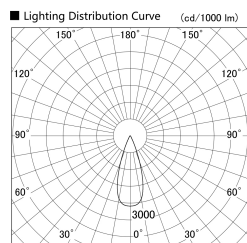

Item no. SD359-1435B9040-IK

Series Name: Lens type Cylinder
Tracklight (In Tack) (SD359-IK)

Installation	Track mount
Type	
Fixture wattage	14W
Beam angle	36
Color Temp.	4000K
CRI	Ra>90
Luminous	1383 lm
Body	Die-cast aluminum alloy
Body finish	Black
Trim finish	Black
Reflector finish	N/A
IP Rate	IP20
Light source	COB module
Input Voltage	AC220~240V
Dimming Type	Non-Dimmable
Certificate	CE,CCC
Cut Hole	N/A