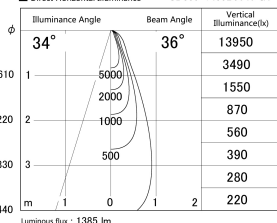

Item no. SD359-1435B9040-IK

Series Name: Lens type Cylinder
Tracklight (In Tack) (SD359-IK)

■ Lighting Distribution Curve (cd/1000 lm)

Installation	Track mount
Type	Lens type Cylinder Tracklight (In Tack) (SD359-IK)
Fixture wattage	14W
Beam angle	36
Color Temp.	4000K
CRI	Ra>90
Luminous	1383 lm
Body	Die-cast aluminum alloy
Body finish	Black
Trim finish	Black
Reflector finish	N/A
IP Rate	IP20
Light source	COB module
Input Voltage	AC220~240V
Dimming Type	Non-Dimmable
Certificate	CE,CCC
Cut Hole	N/A