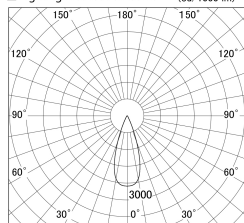

■ Lighting Distribution Curve (cd/1000 lm)