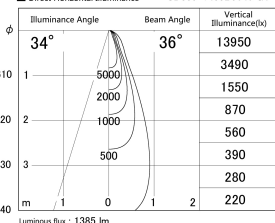

Item no. SD359-1435B9040-IK

Series Name: Lens type Cylinder
Tracklight (In Tack) (SD359-IK)

■ Lighting Distribution Curve (cd/1000 lm)

Installation	Track mount
Type	Lens type Cylinder Tracklight (In Tack) (SD359-IK)
Fixture wattage	14W
Beam angle	36
Color Temp.	4000K
CRI	Ra>90
Luminous	1383 lm
Body	Die-cast aluminum alloy
Body finish	Black
Trim finish	Black
Reflector finish	N/A
IP Rate	IP20
Light source	COB module
Input Voltage	AC220~240V
Dimming Type	Non-Dimmable
Certificate	CE,CCC
Cut Hole	N/A