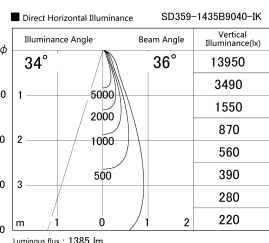

Item no. SD359-1435B9040-IK

Series Name: Lens type Cylinder
Tracklight (In Tack) (SD359-IK)

Installation	Track mount
Type	
Fixture wattage	14W
Beam angle	36
Color Temp.	4000K
CRI	Ra>90
Luminous	1383 lm
Body	Die-cast aluminum alloy
Body finish	Black
Trim finish	Black
Reflector finish	N/A
IP Rate	IP20
Light source	COB module
Input Voltage	AC220~240V
Dimming Type	Non-Dimmable
Certificate	CE,CCC
Cut Hole	N/A