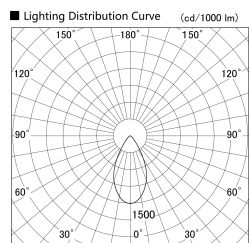

Item no. SD359-1450B9040-IK

Series Name: Lens type Cylinder
Tracklight (In Tack) (SD359-IK)

Installation	Track mount
Type	
Fixture wattage	14W
Beam angle	54
Color Temp.	4000K
CRI	Ra>90
Luminous	1391 lm
Body	Die-cast aluminum alloy
Body finish	Black
Trim finish	Black
Reflector finish	N/A
IP Rate	IP20
Light source	COB module
Input Voltage	AC220~240V
Dimming Type	Non-Dimmable
Certificate	CE,CCC
Cut Hole	N/A