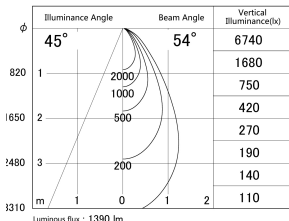

Item no. SD359-1450B9040-IK

Series Name: Lens type Cylinder
Tracklight (In Tack) (SD359-IK)

■ Lighting Distribution Curve (cd/1000 lm)

Installation	Track mount
Type	Lens type Cylinder Tracklight (In Tack) (SD359-IK)
Fixture wattage	14W
Beam angle	54
Color Temp.	4000K
CRI	Ra>90
Luminous	1391 lm
Body	Die-cast aluminum alloy
Body finish	Black
Trim finish	Black
Reflector finish	N/A
IP Rate	IP20
Light source	COB module
Input Voltage	AC220~240V
Dimming Type	Non-Dimmable
Certificate	CE,CCC
Cut Hole	N/A