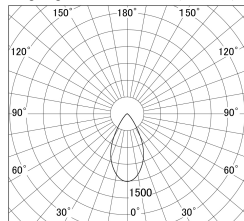

■ Lighting Distribution Curve (cd/1000 lm)