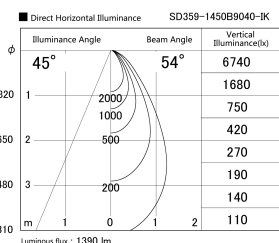

Item no. SD359-1450B9040-IK

Series Name: Lens type Cylinder
Tracklight (In Tack) (SD359-IK)

Installation	Track mount
Type	
Fixture wattage	14W
Beam angle	54
Color Temp.	4000K
CRI	Ra>90
Luminous	1391 lm
Body	Die-cast aluminum alloy
Body finish	Black
Trim finish	Black
Reflector finish	N/A
IP Rate	IP20
Light source	COB module
Input Voltage	AC220~240V
Dimming Type	Non-Dimmable
Certificate	CE,CCC
Cut Hole	N/A