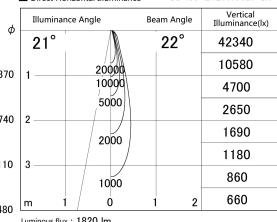

Item no. SD459-2120W9027-IK

Series Name: Φ 150 Spark (Deep Cone)

■ Lighting Distribution Curve (cd/1000 lm)

■ Direct Horizontal Illuminance SD459-2120W9027-IK

| | |
|------------------|------------------------------|
| Installation | Track mount |
| Type | Φ 150 Spark (Deep Cone) |
| Fixture wattage | 21W |
| Beam angle | 22 |
| Color Temp. | 2700K |
| CRI | Ra>90 |
| Luminous | 1822 lm |
| Body | Die-cast aluminum alloy |
| Body finish | White |
| Trim finish | White |
| Reflector finish | N/A |
| IP Rate | IP20 |
| Light source | COB module |
| Input Voltage | AC220~240V |
| Dimming Type | Non-Dimmable |
| Certificate | CE,CCC |
| Cut Hole | N/A |