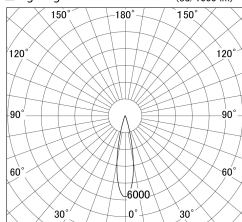

Item no. SD459-2120W9027-IK

Series Name: Φ 150 Spark (Deep Cone)

■ Lighting Distribution Curve (cd/1000 lm)

■ Direct Horizontal Illuminance SD459-2120W9027-IK

| | |
|------------------|------------------------------|
| Installation | Track mount |
| Type | Φ 150 Spark (Deep Cone) |
| Fixture wattage | 21W |
| Beam angle | 22 |
| Color Temp. | 2700K |
| CRI | Ra>90 |
| Luminous | 1822 lm |
| Body | Die-cast aluminum alloy |
| Body finish | White |
| Trim finish | White |
| Reflector finish | N/A |
| IP Rate | IP20 |
| Light source | COB module |
| Input Voltage | AC220~240V |
| Dimming Type | Non-Dimmable |
| Certificate | CE,CCC |
| Cut Hole | N/A |