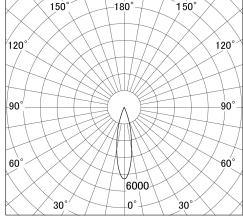

■ Lighting Distribution Curve (cd/1000 lm)