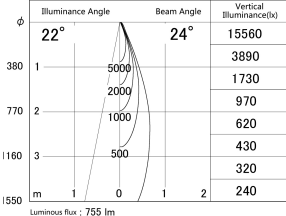

Item no. SD374-1325W9027-IK

Series Name: Hospitality Tracklight (In-Track) (SD374-IK)

■ Lighting Distribution Curve (cd/1000 lm)

Installation	Track mount
Type	Hospitality Tracklight (In-Track) (SD374-IK)
Fixture wattage	12.5W
Beam angle	24
Color Temp.	2700K
CRI	Ra>90
Luminous	755 lm
Body	Die-cast aluminum alloy
Body finish	White
Trim finish	White
Reflector finish	N/A
IP Rate	IP20
Light source	COB module
Input Voltage	AC220~240V
Dimming Type	Non-Dimmable
Certificate	CE,CCC
Cut Hole	N/A