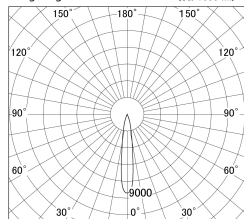

■ Lighting Distribution Curve (cd/1000 lm)