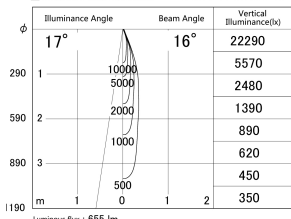

Item no. SD374-1120W9027-IK

Series Name: Hospitality Tracklight (In-Track) (SD374-IK)

■ Lighting Distribution Curve (cd/1000 lm)

Installation	Track mount
Type	Hospitality Tracklight (In-Track) (SD374-IK)
Fixture wattage	10.2W
Beam angle	16
Color Temp.	2700K
CRI	Ra>90
Luminous	655 lm
Body	Die-cast aluminum alloy
Body finish	White
Trim finish	White
Reflector finish	N/A
IP Rate	IP20
Light source	COB module
Input Voltage	AC220~240V
Dimming Type	Non-Dimmable
Certificate	CE,CCC
Cut Hole	N/A