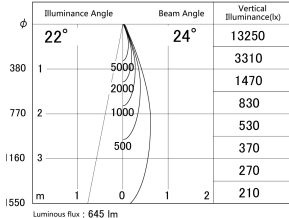

Item no. SD374-1125W9027-IK

Series Name: Hospitality Tracklight (In-Track) (SD374-IK)

■ Lighting Distribution Curve (cd/1000 lm)

Installation	Track mount
Type	
Fixture wattage	10.2W
Beam angle	24
Color Temp.	2700K
CRI	Ra>90
Luminous	643 lm
Body	Die-cast aluminum alloy
Body finish	White
Trim finish	White
Reflector finish	N/A
IP Rate	IP20
Light source	COB module
Input Voltage	AC220~240V
Dimming Type	Non-Dimmable
Certificate	CE,CCC
Cut Hole	N/A