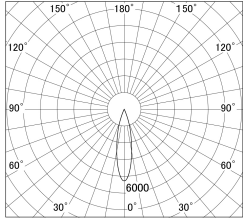

■ Lighting Distribution Curve (cd/1000 lm)