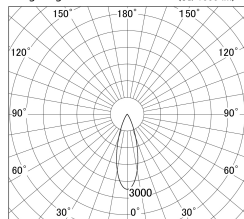

■ Lighting Distribution Curve (cd/1000 lm)