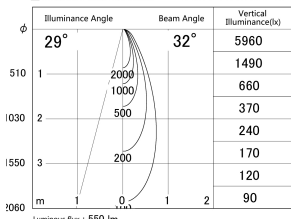

Item no. SD374-1135W9027-IK

Series Name: Hospitality Tracklight (In-Track) (SD374-IK)

■ Lighting Distribution Curve (cd/1000 lm)

Installation	Track mount
Type	Hospitality Tracklight (In-Track) (SD374-IK)
Fixture wattage	10.2W
Beam angle	32
Color Temp.	2700K
CRI	Ra>90
Luminous	551 lm
Body	Die-cast aluminum alloy
Body finish	White
Trim finish	White
Reflector finish	N/A
IP Rate	IP20
Light source	COB module
Input Voltage	AC220~240V
Dimming Type	Non-Dimmable
Certificate	CE,CCC
Cut Hole	N/A