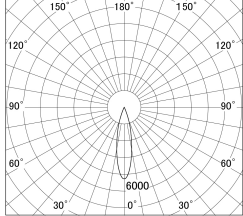

■ Lighting Distribution Curve (cd/1000 lm)