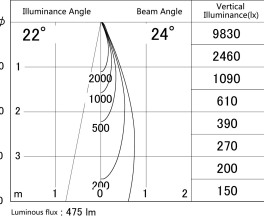

Item no. SD374-0825W9027-IK

Series Name: Hospitality Tracklight (In-Track) (SD374-IK)

■ Lighting Distribution Curve (cd/1000 lm)

Installation	Track mount
Type	Hospitality Tracklight (In-Track) (SD374-IK)
Fixture wattage	7.6W
Beam angle	24
Color Temp.	2700K
CRI	Ra>90
Luminous	477 lm
Body	Die-cast aluminum alloy
Body finish	White
Trim finish	White
Reflector finish	N/A
IP Rate	IP20
Light source	COB module
Input Voltage	AC220~240V
Dimming Type	Non-Dimmable
Certificate	CE,CCC
Cut Hole	N/A