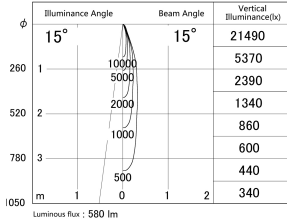

Item no. SD374-1320W9027-IK-HN

Series Name: Hospitality Tracklight (In-Track) (SD374-IK)

■ Lighting Distribution Curve (cd/1000 lm)

Installation	Track mount
Type	Hospitality Tracklight (In-Track) (SD374-IK)
Fixture wattage	12.5W
Beam angle	15
Color Temp.	2700K
CRI	Ra>90
Luminous	578 lm
Body	Die-cast aluminum alloy
Body finish	White
Trim finish	White
Reflector finish	N/A
IP Rate	IP20
Light source	COB module
Input Voltage	AC220~240V
Dimming Type	Non-Dimmable
Certificate	CE,CCC
Cut Hole	N/A