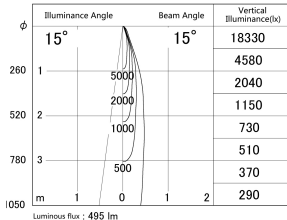

Item no. SD374-1120W9027-IK-HN

Series Name: Hospitality Tracklight (In-Track) (SD374-IK)

■ Lighting Distribution Curve (cd/1000 lm)

Installation	Track mount
Type	Hospitality Tracklight (In-Track) (SD374-IK)
Fixture wattage	10.2W
Beam angle	15
Color Temp.	2700K
CRI	Ra>90
Luminous	493 lm
Body	Die-cast aluminum alloy
Body finish	White
Trim finish	White
Reflector finish	N/A
IP Rate	IP20
Light source	COB module
Input Voltage	AC220~240V
Dimming Type	Non-Dimmable
Certificate	CE,CCC
Cut Hole	N/A