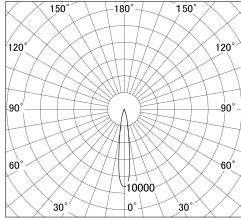

■ Lighting Distribution Curve (cd/1000 lm)