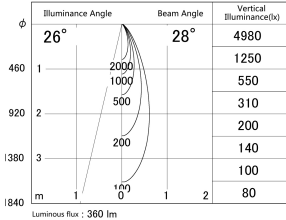

Item no. SD374-1135W9027-IK-HN

Series Name: Hospitality Tracklight (In-Track) (SD374-IK)

■ Lighting Distribution Curve (cd/1000 lm)

Installation	Track mount
Type	
Fixture wattage	10.2W
Beam angle	28
Color Temp.	2700K
CRI	Ra>90
Luminous	359 lm
Body	Die-cast aluminum alloy
Body finish	White
Trim finish	White
Reflector finish	N/A
IP Rate	IP20
Light source	COB module
Input Voltage	AC220~240V
Dimming Type	Non-Dimmable
Certificate	CE,CCC
Cut Hole	N/A