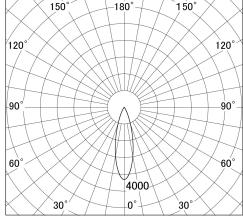

■ Lighting Distribution Curve (cd/1000 lm)