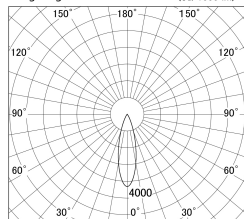

■ Lighting Distribution Curve (cd/1000 lm)