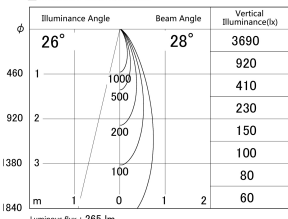

Item no. SD374-0835W9027-IK-HN

Series Name: Hospitality Tracklight (In-Track) (SD374-IK)

■ Lighting Distribution Curve (cd/1000 lm)

Installation	Track mount
Type	Hospitality Tracklight (In-Track) (SD374-IK)
Fixture wattage	7.6W
Beam angle	28
Color Temp.	2700K
CRI	Ra>90
Luminous	266 lm
Body	Die-cast aluminum alloy
Body finish	White
Trim finish	White
Reflector finish	N/A
IP Rate	IP20
Light source	COB module
Input Voltage	AC220~240V
Dimming Type	Non-Dimmable
Certificate	CE,CCC
Cut Hole	N/A